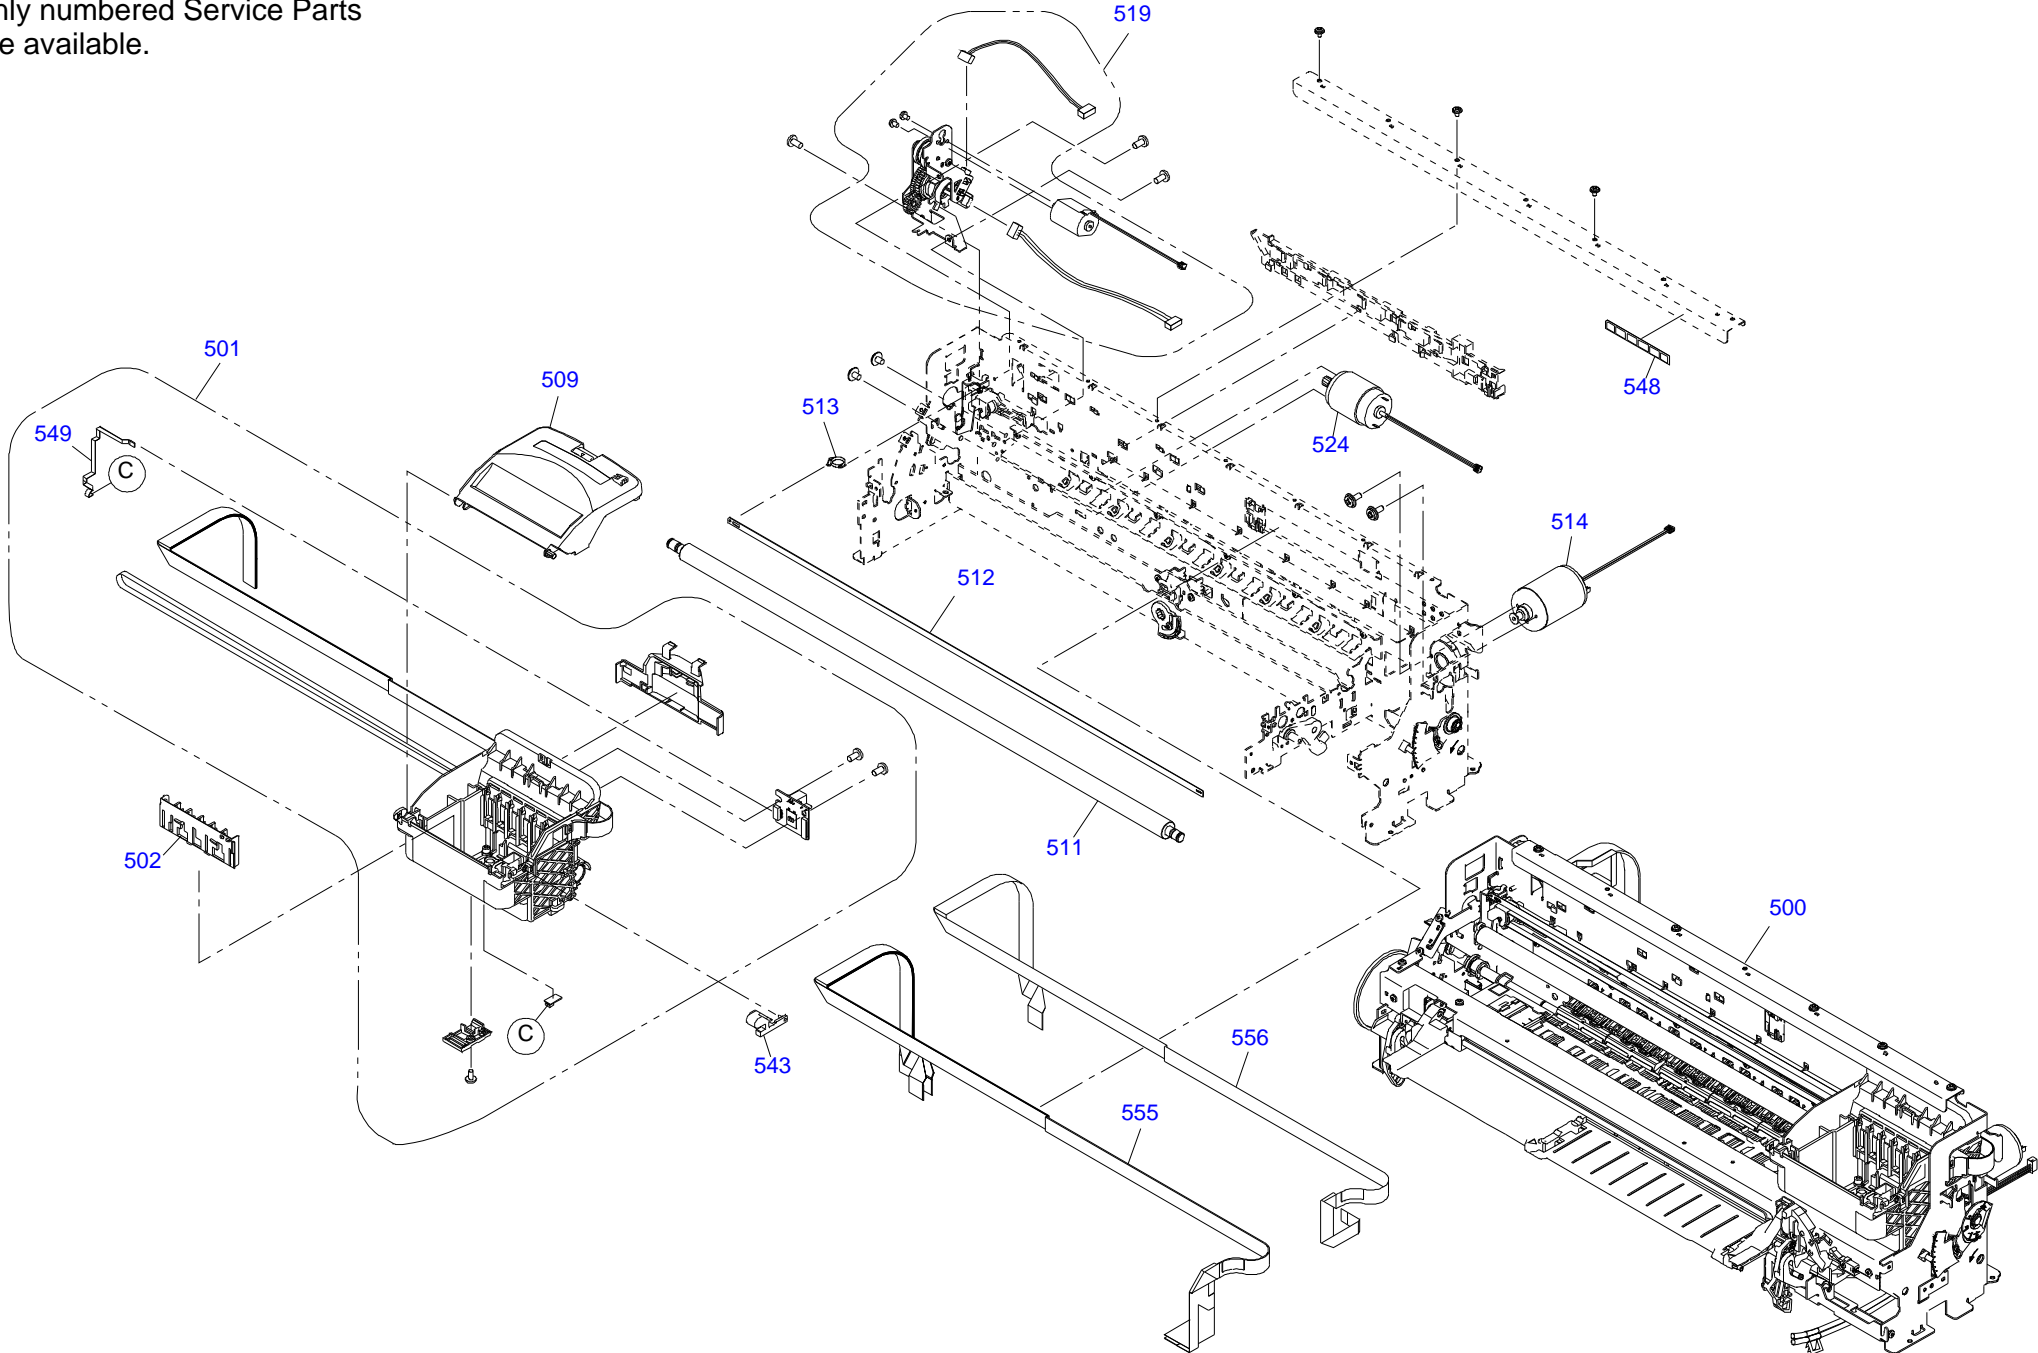

Only numbered Service Parts
are available.