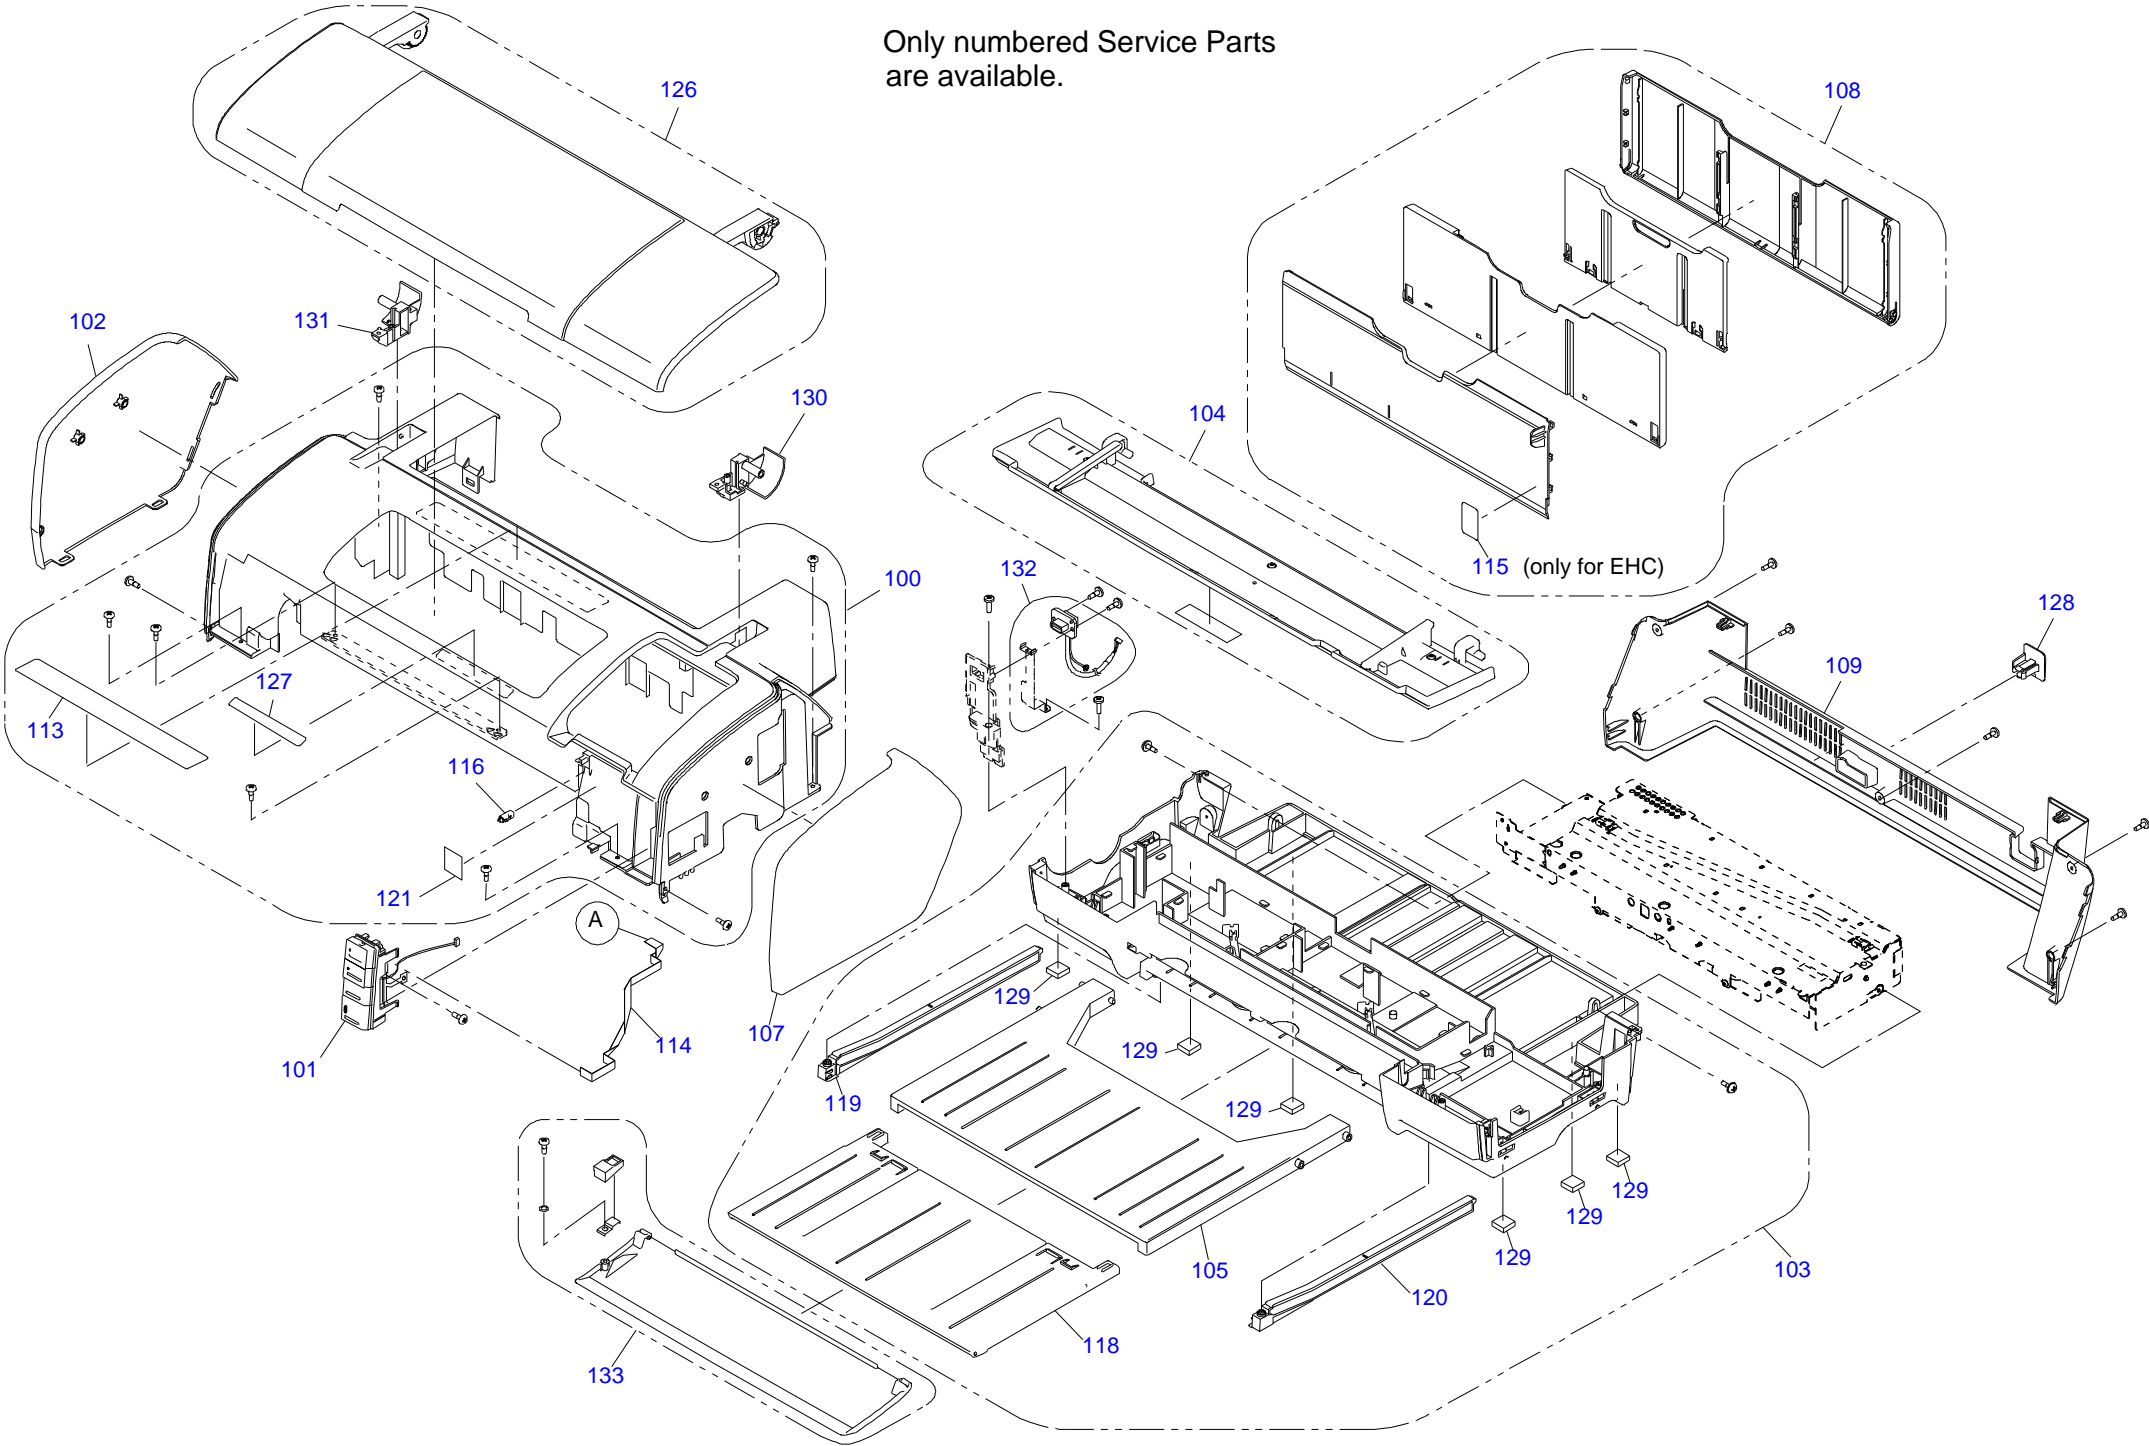

Only numbered Service Parts are available.