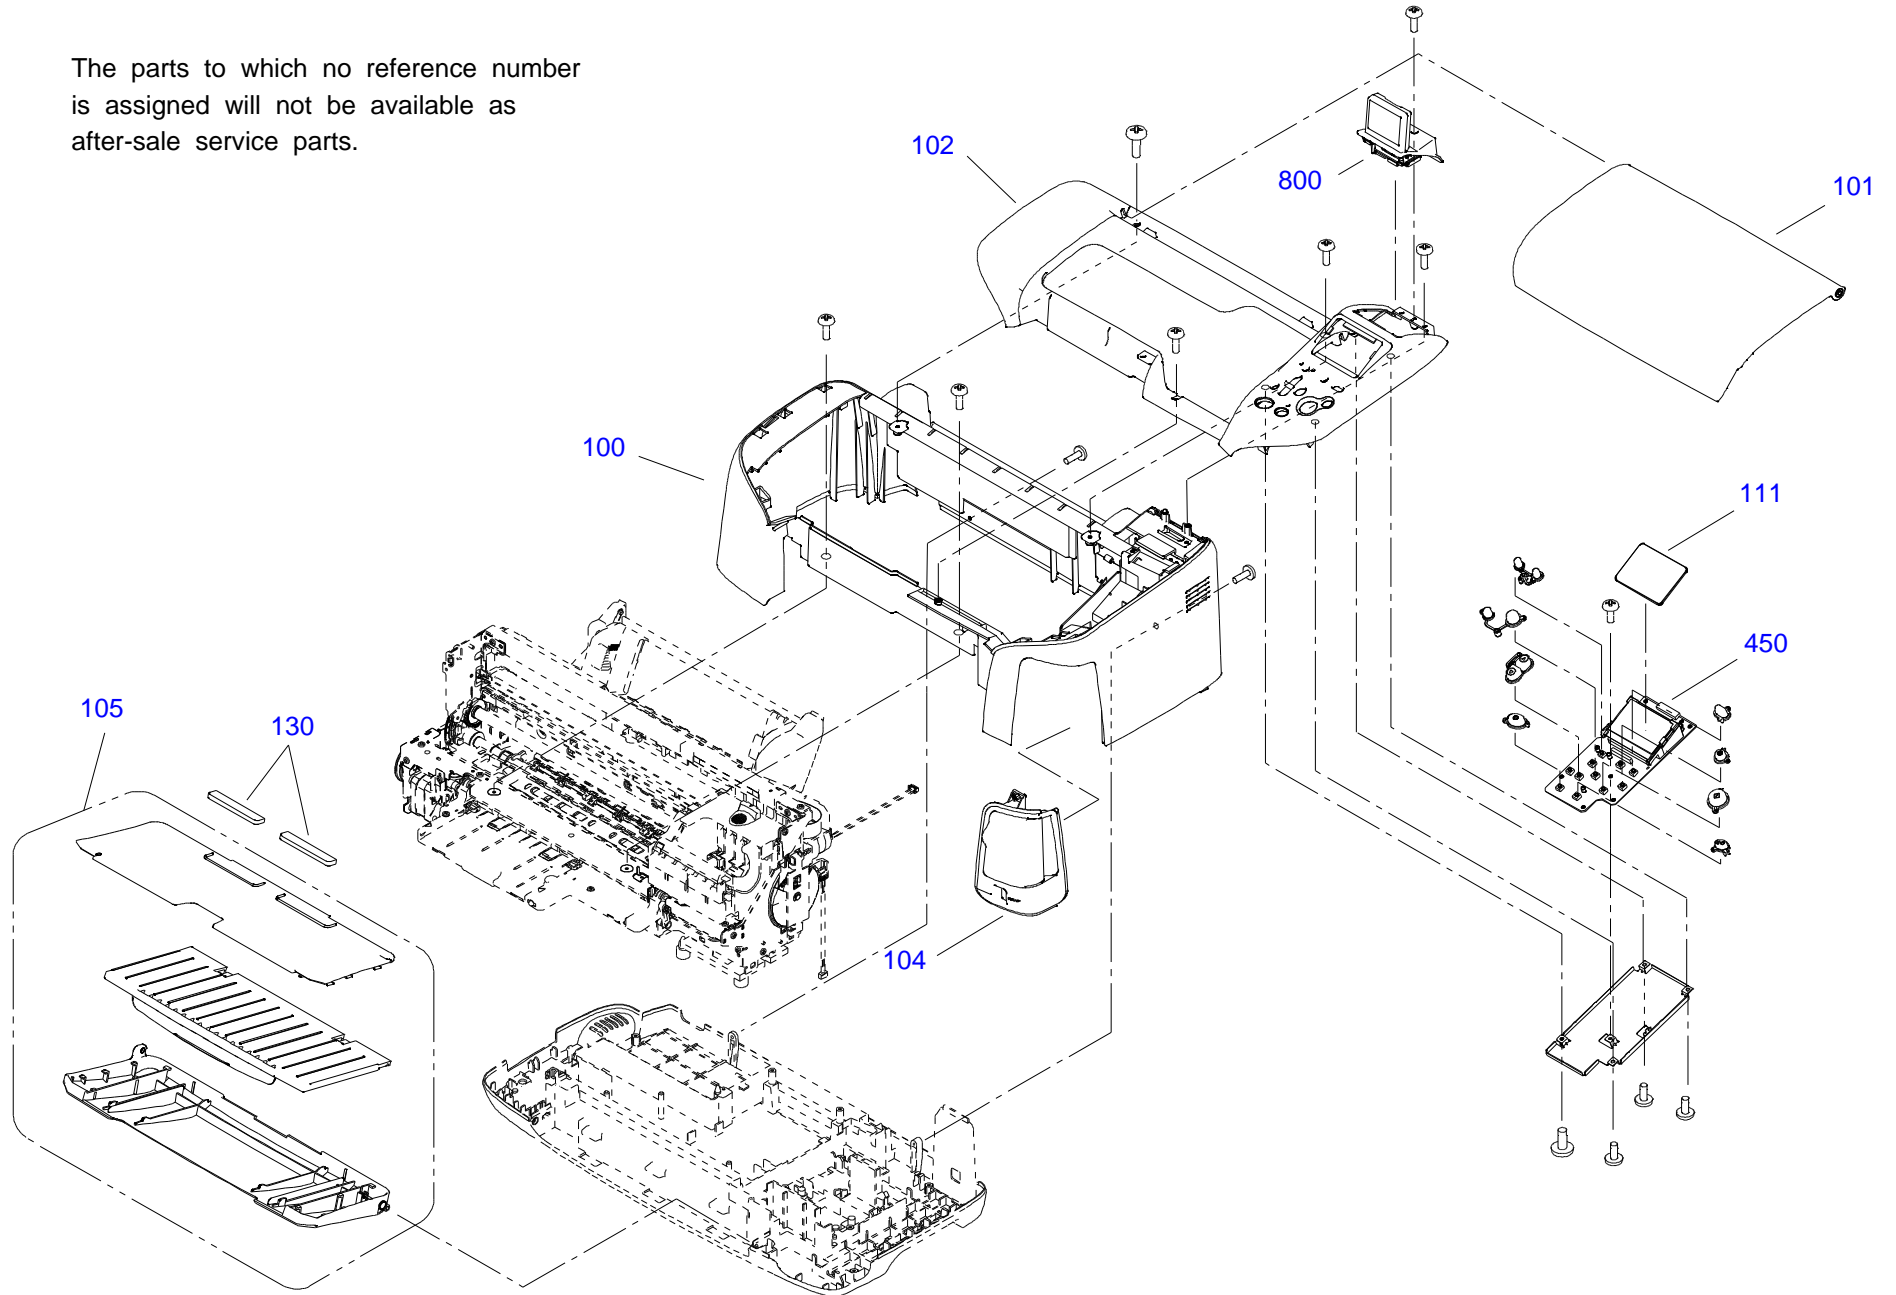

The parts to which no reference number is assigned will not be available as after-sale service parts.