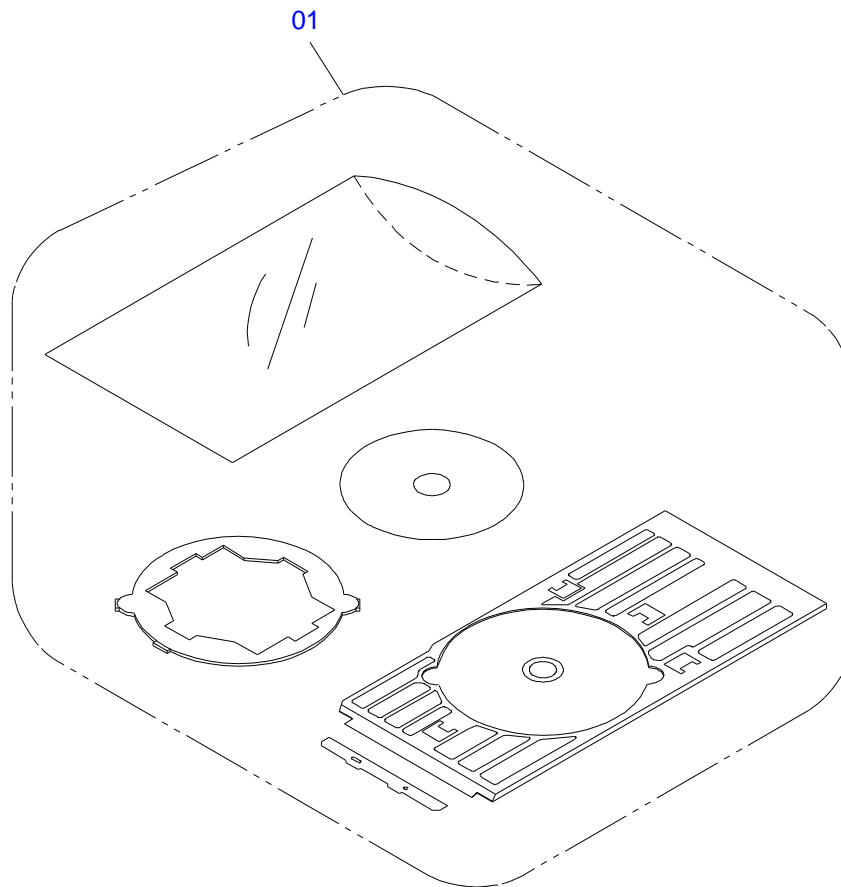

The parts to which no reference number is assigned will not be available as after-sale service parts.