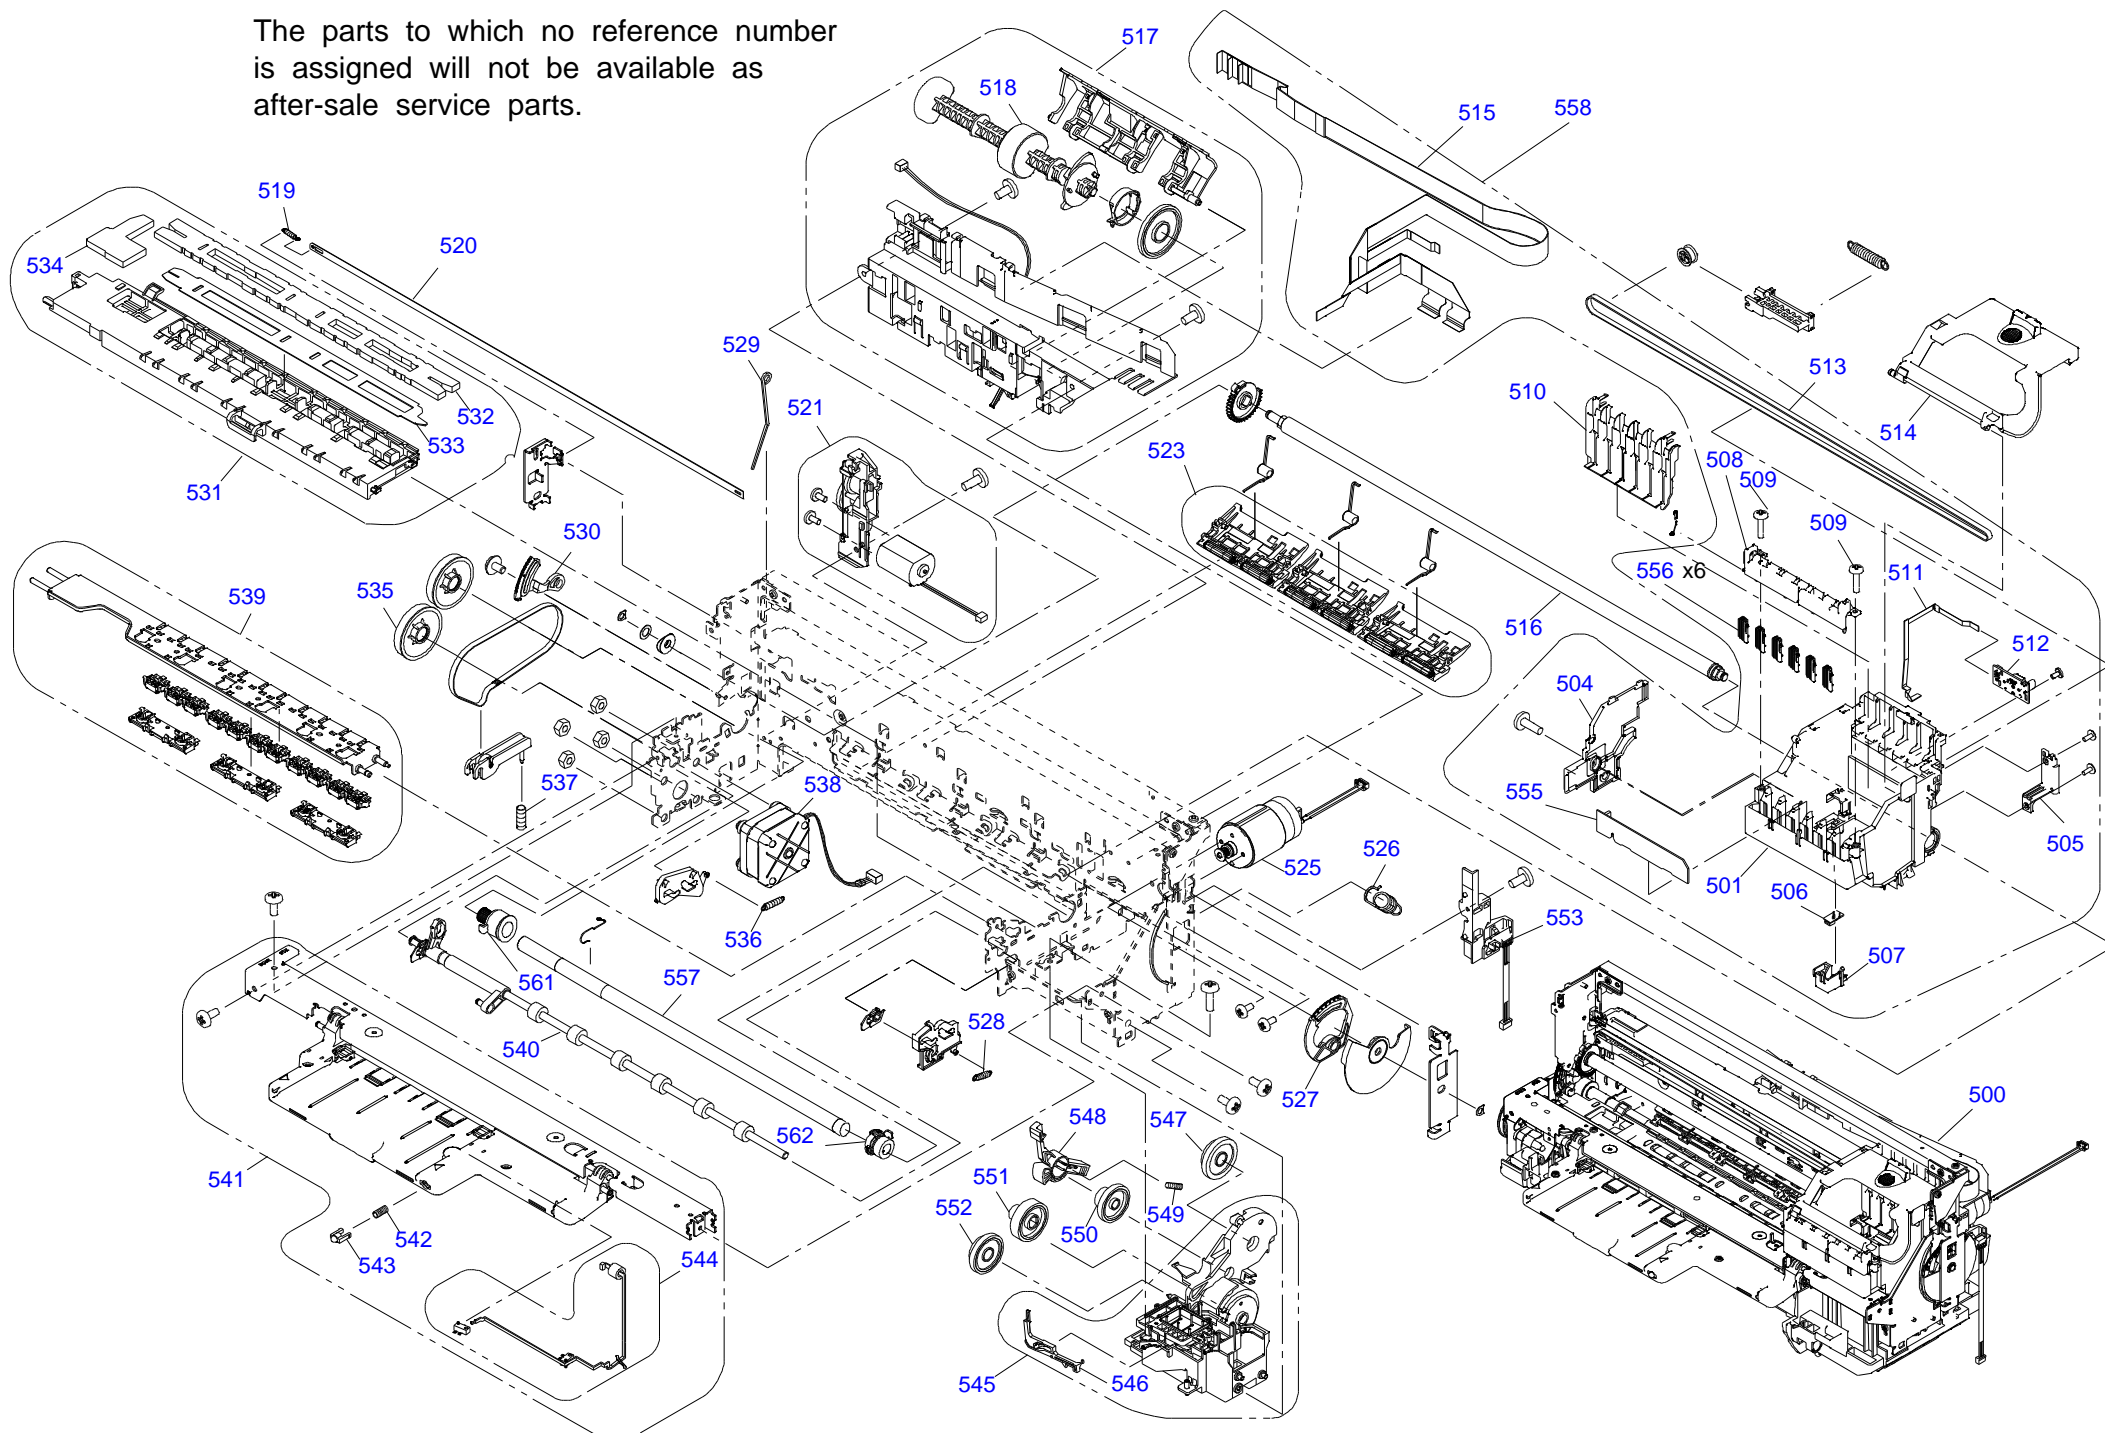

The parts to which no reference number is assigned will not be available as after-sale service parts.

Part Code	Part Name	Ref No.	Category	Qty	Remark
1429662	SHEET CDR ASSY.;E	1	Accessories	1	
1258902	I/C WITHOUT INDIVIDUAL BOX B,WST,AS,4CD01C	NON FIG	Accessories	1	
1258903	I/C WITHOUT INDIVIDUAL BOX C,WST,AS,4CD01C	NON FIG	Accessories	1	
1258904	I/C WITHOUT INDIVIDUAL BOX M,WST,AS,4CD01C	NON FIG	Accessories	1	
1258905	I/C WITHOUT INDIVIDUAL BOX Y,WST,AS,4CD01C	NON FIG	Accessories	1	
1258906	I/C WITHOUT INDIVIDUAL BOX LC,WST,AS,4CD01C	NON FIG	Accessories	1	
1258907	I/C WITHOUT INDIVIDUAL BOX LM,WST,AS,4CD01C	NON FIG	Accessories	1	
1293949	HOUSING,MIDDLE;EDG	100	Case	1	
1293964	COVER,PRINTER;EFS5	101	Case	1	
1293950	HOUSING,UPPER;EBM	102	Case	1	
1298240	HOUSING SUPPORT SLOT,ASSY.,ASP	104	Case	1	
1268967	STACKER ASSY.;C536,ASP	105	Case	1	
1262391	COVER,LCD	111	Case	1	
1273554	STOPPER,PAPER,STACKER;F	130	Case	2	
1270614	PAPER SUPPORT ASSY.;C536,ASP	NON FIG	Case	1	
2101009	BOARD ASSY.,MAIN	200	Electronic Parts	1	
2090138	HARNESS	210	Electronic Parts	1	
2089609	BOARD ASSY.,PANEL	450	Electronic Parts	1	
1431029	PREVIEW MONITOR ASSY.;B;ASP;C	800	Electronic Parts	1	
2091958	PRINTER MECHANISM(ASP)MAG12-101	500	Mechanism Parts	1	
1261530	CARRIAGE	501	Mechanism Parts	1	
1261542	HOLDER,FFC	504	Mechanism Parts	1	
1269923	HOLDER,FFC;B	505	Mechanism Parts	1	
2090735	BOARD ASSY.,DETECTOR,PW	506	Mechanism Parts	1	
1249464	CAP,DETECTOR,PW	507	Mechanism Parts	1	
1269561	GUIDE,IC	508	Mechanism Parts	1	
1282407	C.B.P-TITE SCREW,2.5X8,F/ZN-3C	509	Mechanism Parts	2	
1261531	HOLDER,I/C	510	Mechanism Parts	1	
2082722	HARNESS,PW	511	Mechanism Parts	1	
2086286	BOARD ASSY.,ENCORDER	512	Mechanism Parts	1	
1299381	TIMING BELT;E	513	Mechanism Parts	1	
1269562	LEVER,CARTRIDGE	514	Mechanism Parts	1	
2084784	CABLE,HEAD	515	Mechanism Parts	1	
1261545	SHAFT,CR,GUIDE	516	Mechanism Parts	1	
1279180	HOLDER SHAFT ASSY.;B,ASP	517	Mechanism Parts	1	
1075955	ROLLER,LD;B	518	Mechanism Parts	1	
1261564	EXTENSION SPRING,3.289	519	Mechanism Parts	1	
1081759	SCALE,CR	520	Mechanism Parts	1	
1298255	APG ASSY.	521	Mechanism Parts	1	
1268952	PAPER GUIDE UPPER SET ASSY.,ASP	523	Mechanism Parts	1	
2103339	MOTOR ASSY.,CR	525	Mechanism Parts	1	
1269821	FIXED PLATE,SPRING,CR SHAFT,RIGHT	526	Mechanism Parts	1	
1295131	BUSHING,PARALLEL ADJUST,RIGHT;B	527	Mechanism Parts	1	
1270223	EXTENSION SPRING,PUSH UP PLATE,R	528	Mechanism Parts	1	
1263326	FIXED SPRING,CR SHAFT,LEFT	529	Mechanism Parts	1	
1295135	BUSHING,PARALLEL ADJUST,LEFT;B	530	Mechanism Parts	1	
1269003	PAPER GUIDE FRONT ASSY.,ASP	531	Mechanism Parts	1	
1401122	POROUS PAD,PAPER GUIDE,FRONT;B	532	Mechanism Parts	1	
1292581	POROUS PAD,PAPER GUIDE,FRONT,SUPPORT;B	533	Mechanism Parts	1	
1401493	POROUS PAD,PAPER GUIDE,FRONT,LEFT;B	534	Mechanism Parts	1	
1261592	SPUR GEAR,41.38	535	Mechanism Parts	1	