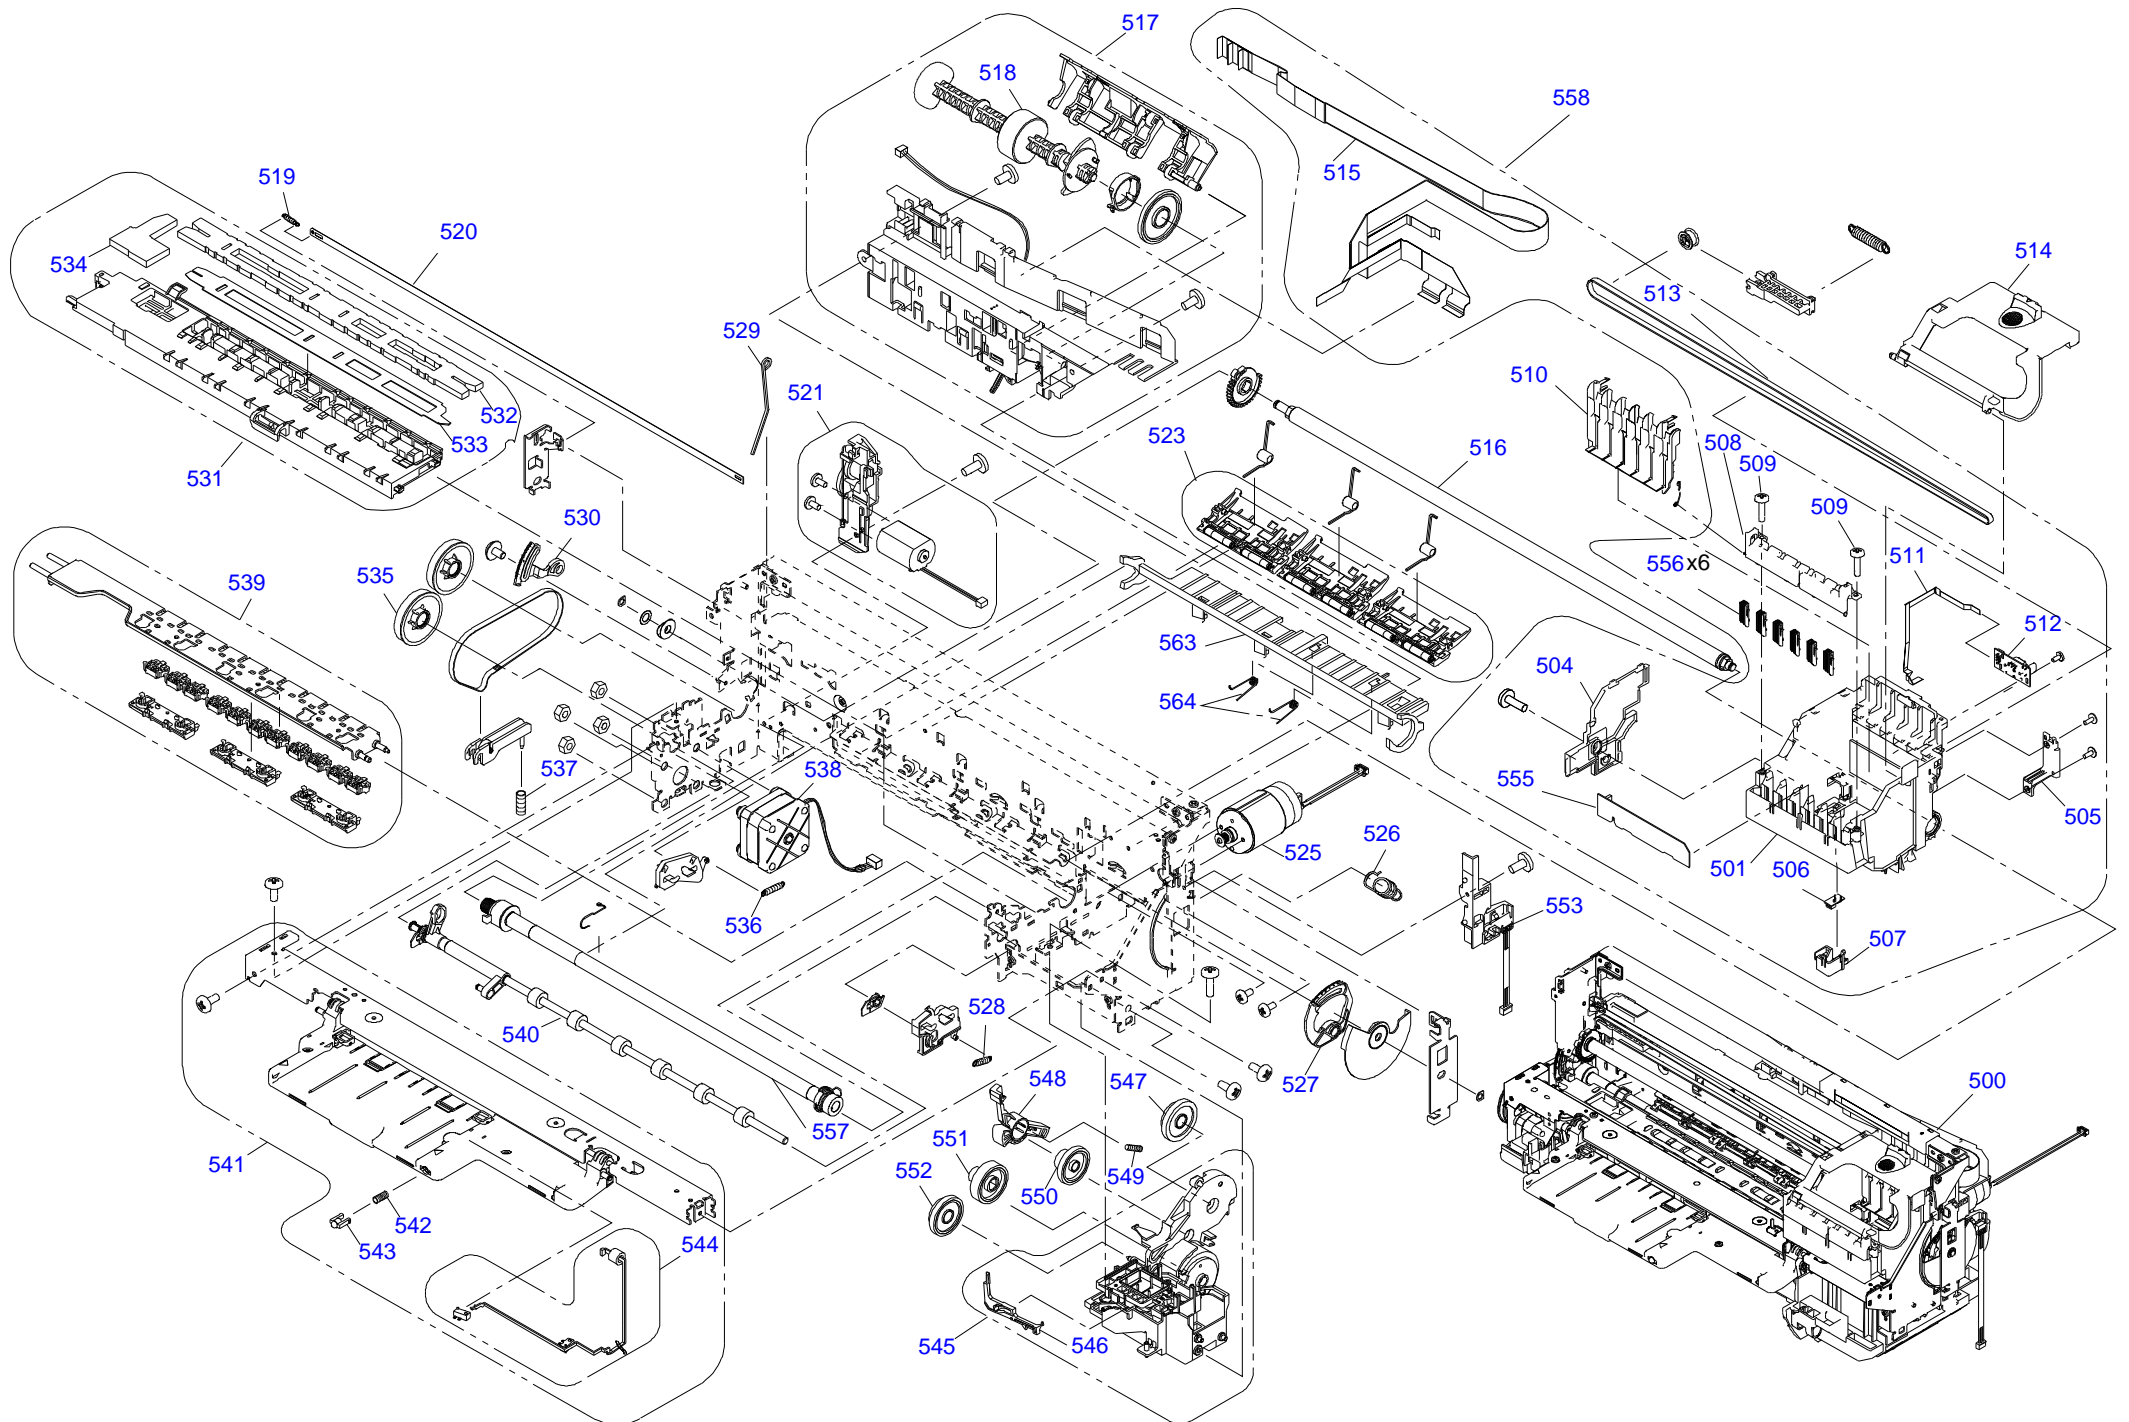

Only numbered Service Parts are available.

Part Code	Part Name	Ref No.	Category	Qty	Remark
1428695	SHEET CDR ASSY.;D		1 Accessories	1	
1258902	I/C WITHOUT INDIVIDUAL BOX B,WST,AS,4CD01C	NON FIG	Accessories	1	
1258903	I/C WITHOUT INDIVIDUAL BOX C,WST,AS,4CD01C	NON FIG	Accessories	1	
1258904	I/C WITHOUT INDIVIDUAL BOX M,WST,AS,4CD01C	NON FIG	Accessories	1	
1258905	I/C WITHOUT INDIVIDUAL BOX Y,WST,AS,4CD01C	NON FIG	Accessories	1	
1258906	I/C WITHOUT INDIVIDUAL BOX LC,WST,AS,4CD01C	NON FIG	Accessories	1	
1258907	I/C WITHOUT INDIVIDUAL BOX LM,WST,AS,4CD01C	NON FIG	Accessories	1	
1410142	PAPER SUPPORT ASSY.	100	Case	1	
1417365	COVER,PRINTER,ASSY;R340	101	Case	1	
1429940	HOUSING,UPPER;EBM	102	Case	1	
1407763	HOUSING,REAR;EDG	103	Case	1	
1407761	HOUSING,LEFT;EDG	104	Case	1	
1407770	COVER,REAR;EDG	105	Case	1	
1407759	HOUSING,RIGHT;EDG	106	Case	1	
1407772	COVER,SLOT	107	Case	1	
1407757	HOUSING,LOWER;EDG	108	Case	1	
1043083	COMPRESSION SPRING,5.1	109	Case	1	
1415806	LOCK,STACKER;B	110	Case	1	
1407776	OPTICAL TUBE,SLOT	111	Case	1	
1407775	OPTICAL TUBE,SLOT,SUB	112	Case	1	
1407771	HOUSING,SLOT;EDG	113	Case	1	
1421769	HOUSING PANEL ASSY;ASP	114	Case	1	
1417331	COSMETIC,PANEL;EBCK;EN	115	Case	1	
1407790	BUTTON,STOP	116	Case	1	
1407782	BUTTON,START	117	Case	1	
1407789	BUTTON,SELECT	118	Case	1	
1427127	BUTTON,SETING;B	119	Case	1	
1407787	BUTTON,ZOOM	121	Case	1	
2103641	LCD MODULE	122	Case	1	
1407792	GROUNDING PLATE,PANEL	125	Case	1	
1410141	STACKER ASSY.;EDG	126	Case	1	
1407783	BUTTON,MODE	127	Case	1	
1407785	OPTICAL TUBE,MODE	128	Case	1	
1407786	BUTTON,PS	129	Case	1	
1273554	STOPPER,PAPER,STACKER;F	130	Case	2	
2102527	BOARD ASSY.,PANEL	124	Electronic Parts	1	
1273554	STOPPER,PAPER,STACKER;F	130	Electronic Parts	2	
1427775	MAINBOARD ASSY.;C607;EUR	200	Electronic Parts	1	
1410147	POWER SUPPLY ASSY.;220V	300	Electronic Parts	1	
2103059	HARNESS	570	Electronic Parts	1	
2103058	HARNESS	572	Electronic Parts	1	
2121120	PRINTER MECHANISM(ASP)MAG13-102	500	Mechanism Parts	1	
1261530	CARRIAGE	501	Mechanism Parts	1	
1493581	HOLDER,FFC;C	504	Mechanism Parts	1	
1269923	HOLDER,FFC;B	505	Mechanism Parts	1	
2090735	BOARD ASSY.,DETECTOR,PW	506	Mechanism Parts	1	
1249464	CAP,DETECTOR,PW	507	Mechanism Parts	1	
1269561	GUIDE,IC	508	Mechanism Parts	1	