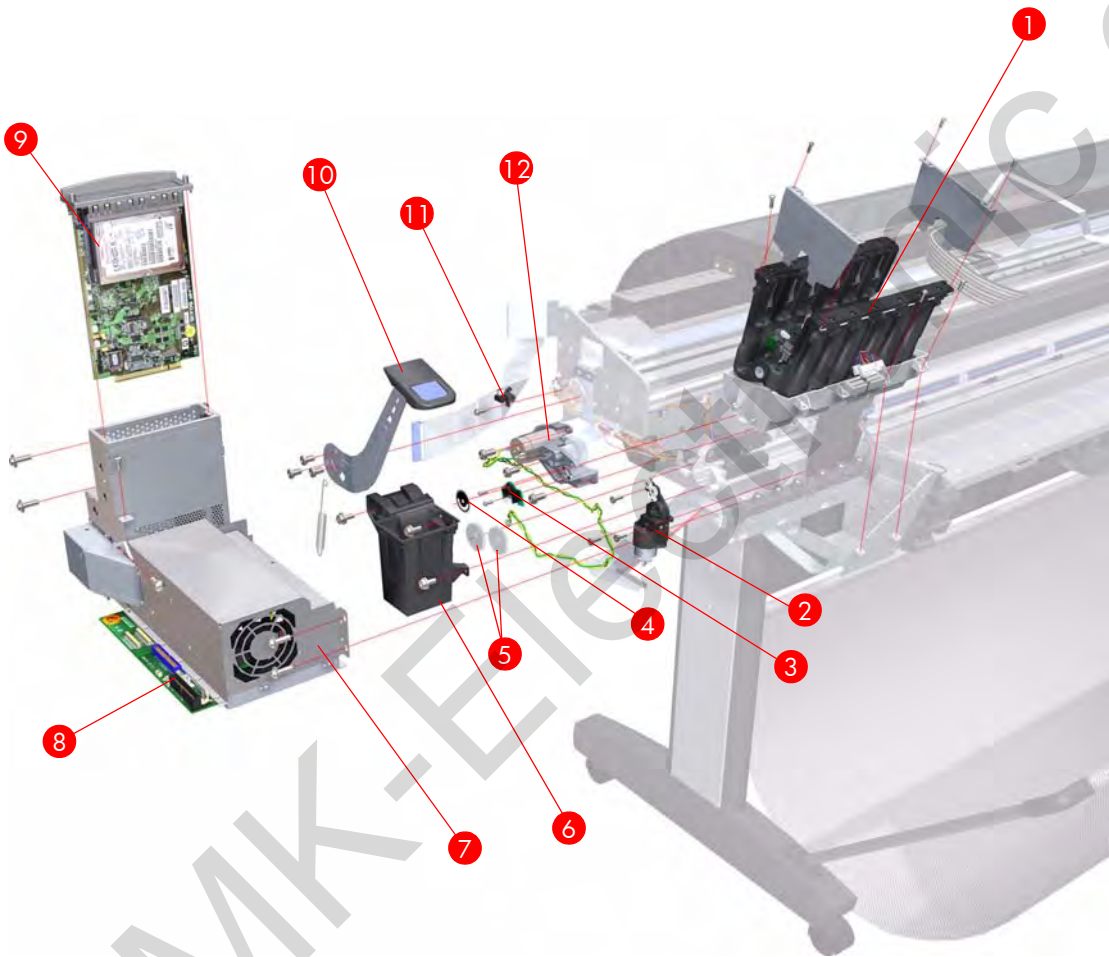

^a Refers to the page in the Removal and Installation Chapter

Figure 7-7: Left Hand Assemblies

Carriage Assembly

Reference on Figure	HP Part Number	Part Description	Printer Model	Size	Page ^a
1	Q5669-60689	Carriage PCA Covers	All	All	8-95
2	Q5669-60685	Carriage Latch	All	All	8-120
3	Q6683-60189	Carriage Cover (includes Carriage Latch)	All	All	8-120
4	Q6683-60191	Carriage PCA	All	All	8-125
5	Q5669-60687	Carriage Rear Bushing	All	All	8-106
6	Q6683-67004	Line Sensor	All	All	8-115
1 - 6	Q6683-60199	Carriage Assembly (includes: Line Sensor, Carriage Cover, Carriage Latch, Carriage PCA, and Carriage Rear Bushing)	All	All	8-95
1 - 6	Q6683-60231	Carriage Assembly (same as Q6683-60199 but includes Trailing Cable)	All	24 inch	8-95
	Q6687-60087			44 inch	

^a Refers to the page in the Removal and Installation Chapter

Figure 7-8: Carriage Assembly

Scan-Axis Assemblies

Reference on Figure	HP Part Number	Part Description	Printer Model	Size	Page ^a
1	Q6683-60195	Ink Supply Tubes	All	24 inch	8-134
	Q6687-60059			44 inch	
2	Q6683-60209	Encoder Strip (including Encoder Strip Spring and Nut)	All	24 inch	8-84
	Q6687-60067			44 inch	
3	Q5669-60673	Belt Assembly	All	24 inch	8-108
	Q6659-60175			44 inch	
4	Q5669-60672	Belt Tensioner	All	All	8-108
5	Q6683-60229	Trailing Cable	All	24 inch	8-84
	Q6659-60177			44 inch	
-	Q5669-60679	Encoder Strip (including Encoder Strip Spring and Nut) - 50 units	All	24 inch	8-84
	Q6659-60176			44 inch	