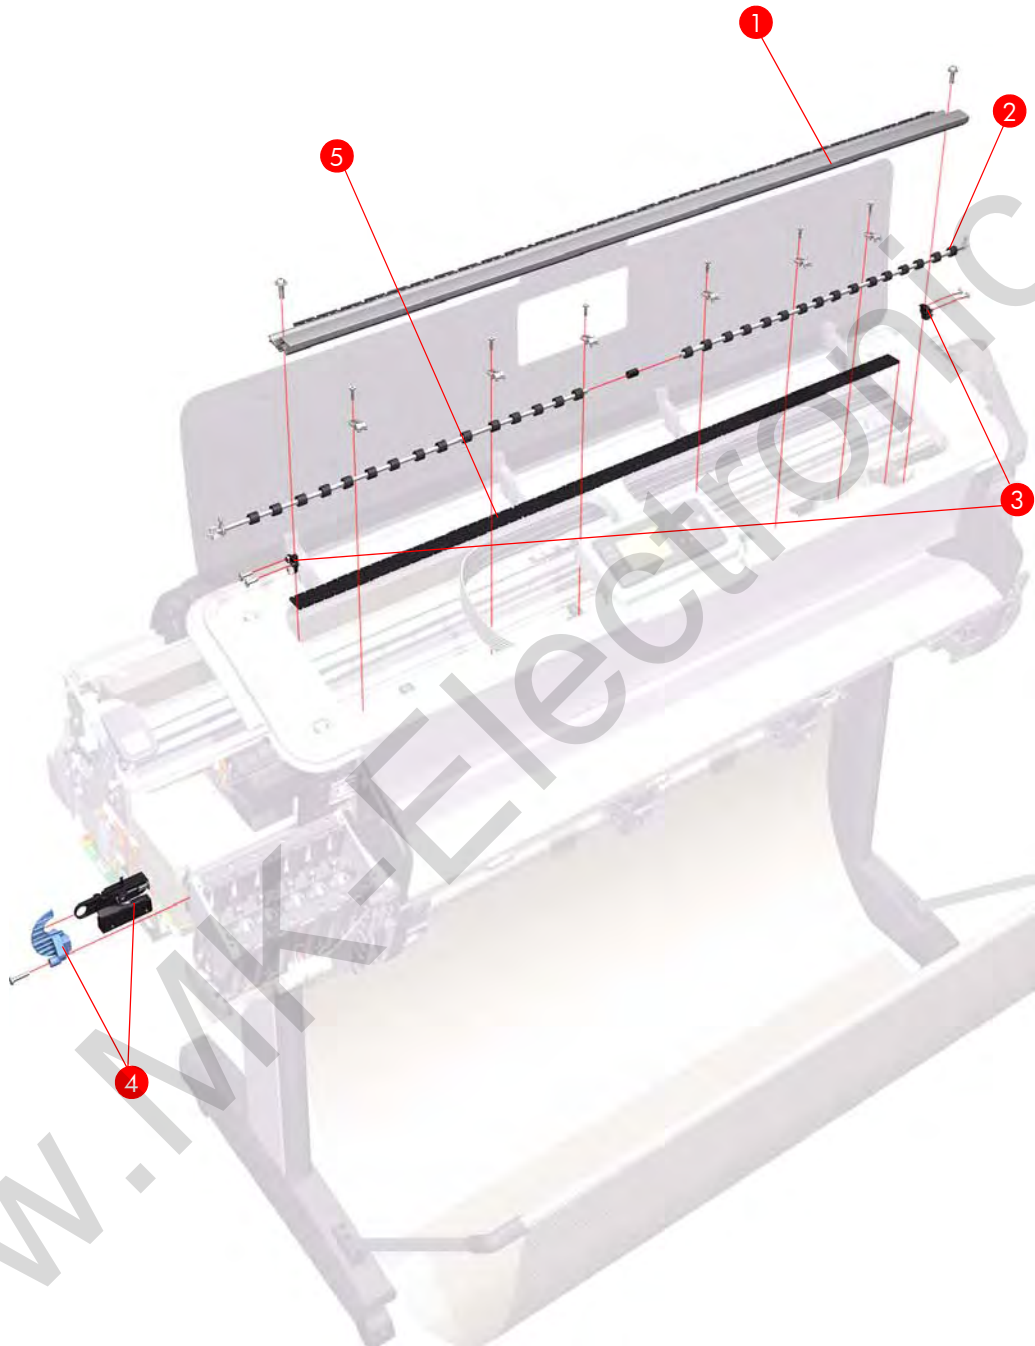

^a Refers to the page in the Removal and Installation Chapter

Figure 7-8: Carriage Assembly

Scan-Axis Assemblies

Reference on Figure	HP Part Number	Part Description	Printer Model	Size	Page ^a
1	Q6683-60195	Ink Supply Tubes	All	24 inch	8-134
	Q6687-60059			44 inch	
2	Q6683-60209	Encoder Strip (including Encoder Strip Spring and Nut)	All	24 inch	8-84
	Q6687-60067			44 inch	
3	Q5669-60673	Belt Assembly	All	24 inch	8-108
	Q6659-60175			44 inch	
4	Q5669-60672	Belt Tensioner	All	All	8-108
5	Q6683-60229	Trailing Cable	All	24 inch	8-84
	Q6659-60177			44 inch	
-	Q5669-60679	Encoder Strip (including Encoder Strip Spring and Nut) - 50 units	All	24 inch	8-84
	Q6659-60176			44 inch	

^a Refers to the page in the Removal and Installation Chapter

Figure 7-9: Scan-Axis Assemblies

Paper Path Assemblies (Front)

Reference on Figure	HP Part Number	Part Description	Printer Model	Size	Page ^a
1	Q6683-60196	Starwheel Assembly	All	24 inch	8-144
	Q6687-60060			44 inch	
2	Q6675-60042	Print Zone Overdrive	All	24 inch	8-146
	Q6677-60018			44 inch	
3	Q5669-60698	Starwheel Lifter	All	All	8-172
4	Q5669-60713	Cutter Assembly	All	All	8-38
5	Q5669-60701	Full Bleed Foam Kit	All	24 inch	8-179
	Q6659-60182			44 inch	

^a Refers to the page in the Removal and Installation Chapter

Figure 7-10: Paper Path Assemblies (Front)

Paper Path Assemblies (Rear)

Reference on Figure	HP Part Number	Part Description	Printer Model	Size	Page ^a
1	Q5669-60708	Pinch Roller	All	All	8-171
2	Q6687-60085	Pinchwheel Assembly	All	All	8-166
3	Q6677-60019	Left Roll Guide	All	44 inch	8-82
4	Q6687-60082	Left Spindle Holder	All	All	8-71
5	Q5669-60710	Spindle	All	24 inch	8-70
	Q6687-67001			44 inch	
6	Q6683-67009	Right Spindle Holder	All	24 inch	8-72
	Q6687-67004	Right Spindle Holder (rewinder included)		44 inch	8-74
7	Q6675-60044	Right Roll Guide	All	All	8-83
8	Q6683-67005	Media Advance Roller	All	24 inch	8-160
	Q6687-67002			44 inch	