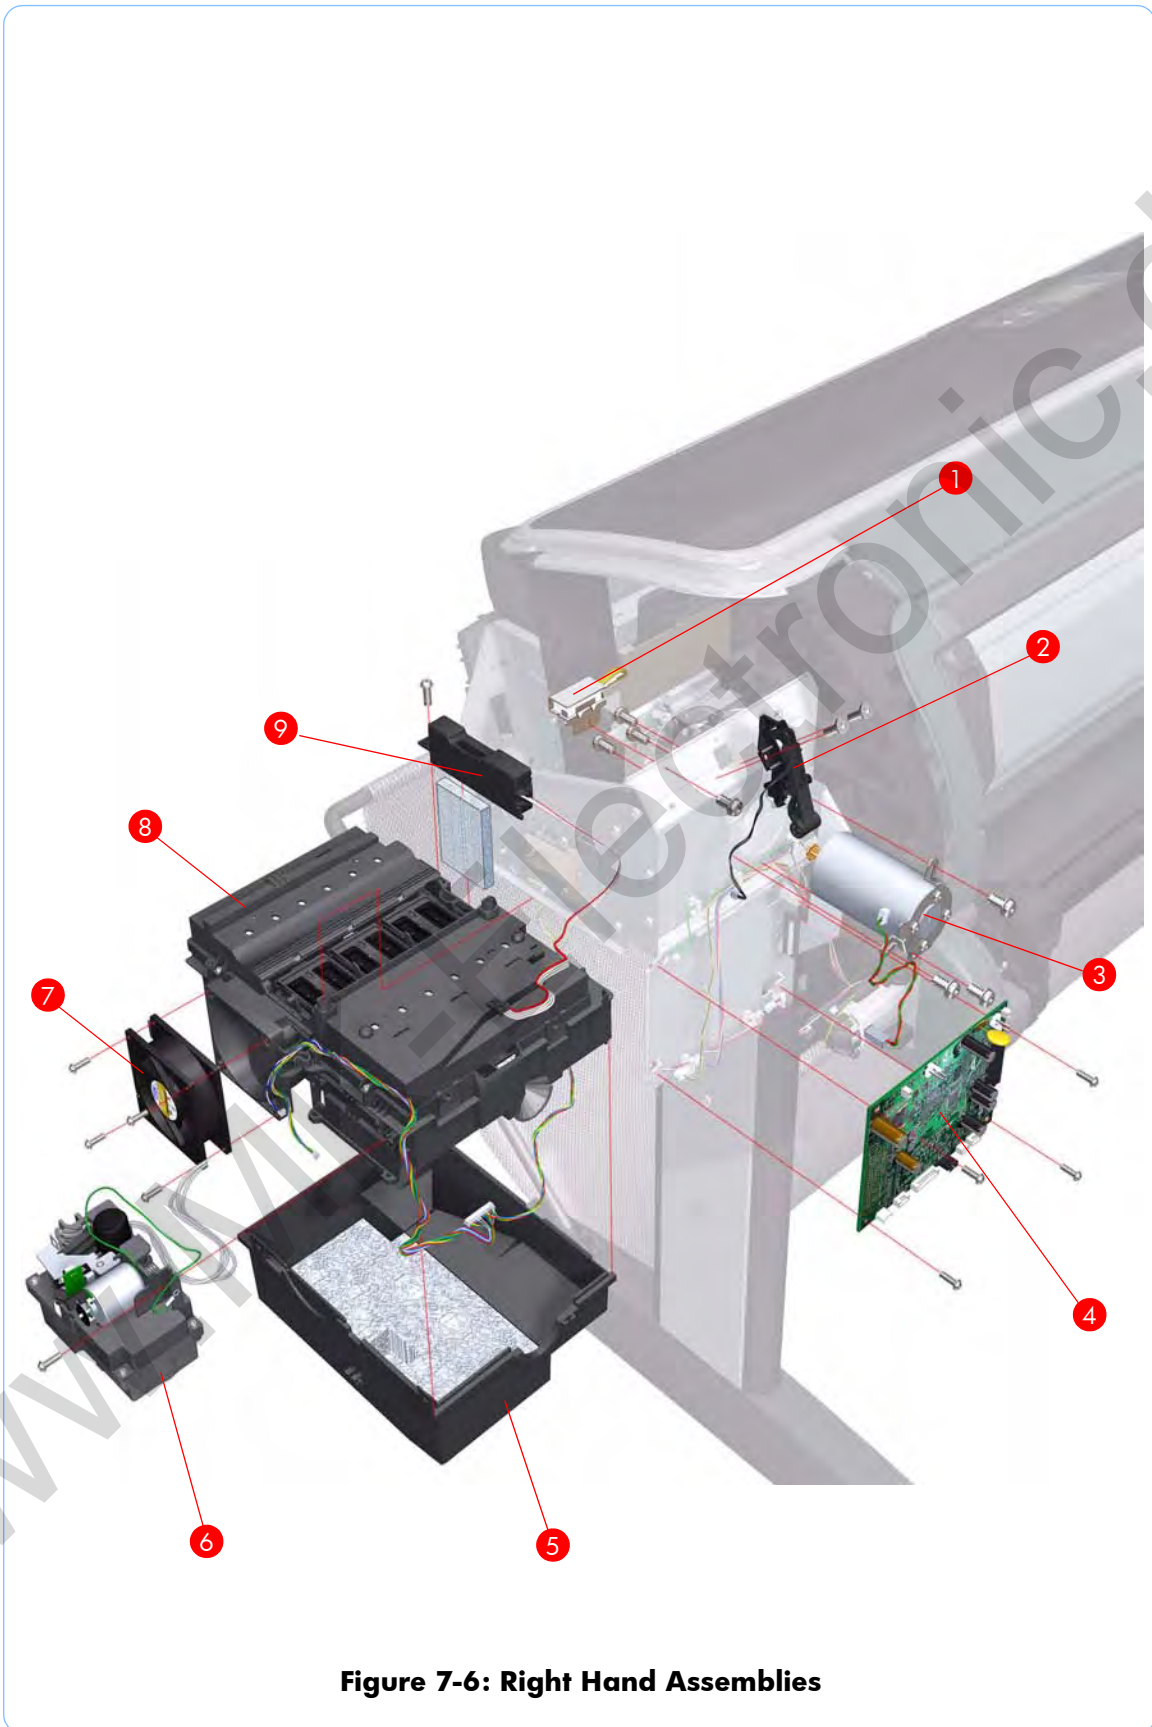

^a Refers to the page in the Removal and Installation Chapter

Figure 7-6: Right Hand Assemblies

Left Hand Assemblies

Reference on Figure	HP Part Number	Part Description	Printer Model	Size	Page ^a
1	Q6683-60188	Left Ink Supply Station	All	All	8-130
2	Q5669-60697	Starwheel Motor	All	All	8-177
3	Q5669-60703	Encoder Sensor	All	All	8-152
4	Q5669-60702	Encoder Disk	All	All	8-152
5	Q5669-60700	Media Advance Transmission	All	All	8-155
6	Q6683-60230	Left Spittoon	All	All	8-159
7	Q5669-60693	Power Supply Unit (PSU) Assembly	All	All	8-144
8	Q6683-60192	Main PCA with Power Supply Unit (PSU) Assembly	All	24 inch	8-144
	Q6687-60057			44 inch	
9	Q6683-60193	Formatter	T1100	All	8-55
	Q6711-60006		T610		
	Q6684-60008		T1100ps		
10	Q6687-60086	Media Lever	All	All	8-33
11	Q5669-60706	Media Lever Position Sensor	All	All	8-36
12	Q5669-60704	Media Advance Drive	All	All	8-155

^a Refers to the page in the Removal and Installation Chapter

Figure 7-8: Carriage Assembly

Scan-Axis Assemblies

Reference on Figure	HP Part Number	Part Description	Printer Model	Size	Page ^a
1	Q6683-60195	Ink Supply Tubes	All	24 inch	8-134
	Q6687-60059			44 inch	
2	Q6683-60209	Encoder Strip (including Encoder Strip Spring and Nut)	All	24 inch	8-84
	Q6687-60067			44 inch	
3	Q5669-60673	Belt Assembly	All	24 inch	8-108
	Q6659-60175			44 inch	
4	Q5669-60672	Belt Tensioner	All	All	8-108
5	Q6683-60229	Trailing Cable	All	24 inch	8-84
	Q6659-60177			44 inch	
-	Q5669-60679	Encoder Strip (including Encoder Strip Spring and Nut) - 50 units	All	24 inch	8-84
	Q6659-60176			44 inch	