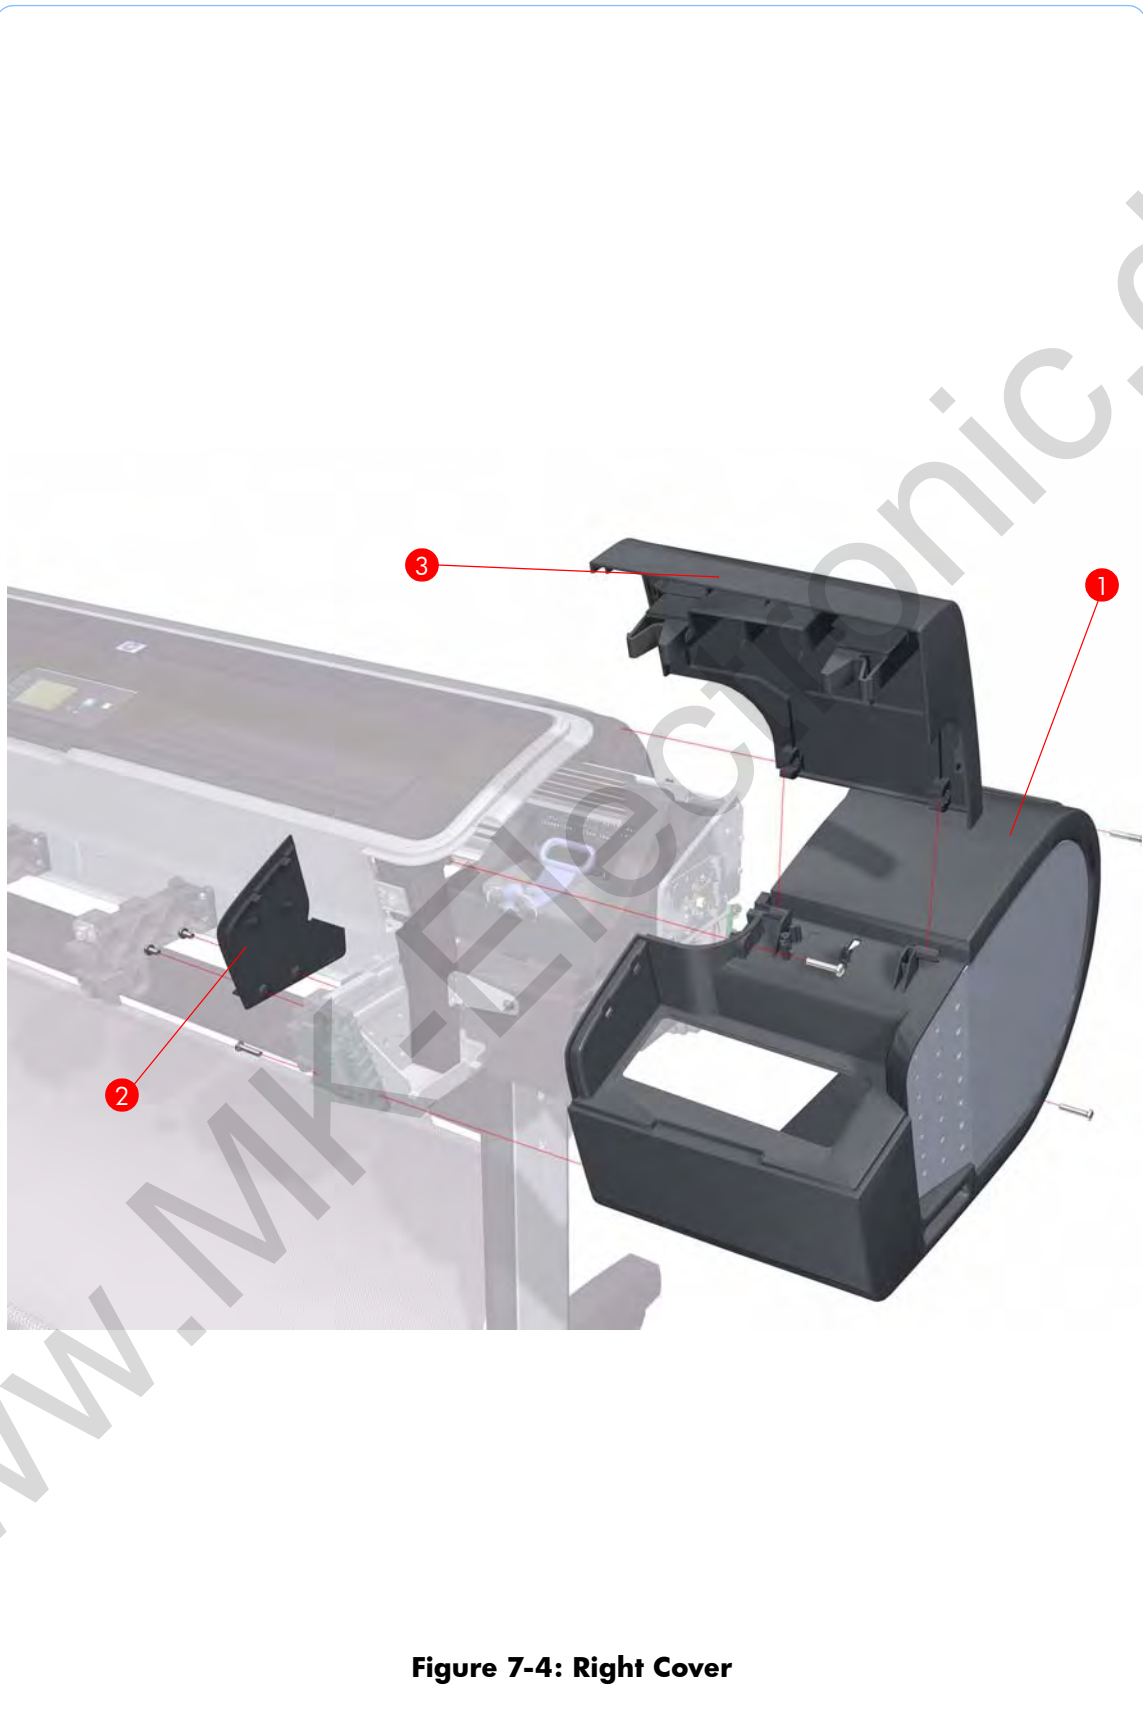

Printer Support

Reference on Figure	HP Part Number	Part Description	Printer Model	Size	Page ^a
1	Q5669-60718	Leg Cover	All	All	N/A
2	Q5669-60716	Legs Assembly	All	All	N/A
3	Q5669-60715	Foot Assembly (includes 1 foot and 1 support tube)	All	All	N/A
4	Q5669-60719	Bin Assembly (Includes the Bin Support)	All	24 inch	N/A
	Q6659-60237			44 inch	N/A
5	Q5669-60717	X-Brace Assembly	All	24 inch	N/A
	Q6659-60236			44 inch	N/A
-	Q5669-60730	Hardware Kit (Includes screws for Legs Assembly)	All	All	N/A

^a Refers to the page in the Removal and Installation Chapter

Figure 7-4: Right Cover

Left Cover

Reference on Figure	HP Part Number	Part Description	Printer Model	Size	Page ^a
1	Q6683-60204	Left Ink Cartridge Door	T1100/ T610	All	8-21
	Q6683-60232		All		
2	Q6683-60214	Left Front Trim/Right Front Trim (Right not shown)	All	All	8-17
3	Q6683-67003	Left Side Panel	T1100/ T1100ps	All	8-26
	Q6711-60005		T610		
4	Q6683-60202	Left Cover (without Left Ink Cartridge Door & Left Side Panel)	All	All	8-26

^a Refers to the page in the Removal and Installation Chapter

Figure 7-5: Left Cover

Right Hand Assemblies

Reference on Figure	HP Part Number	Part Description	Printer Model	Size	Page ^a
1	Q6675-60043	Carriage Rail Oiler	All	All	8-113
2	Q5669-60677	Pen to Paper Space (PPS) Solenoid	All	All	8-68
3	Q5669-60674	Scan-Axis Motor	All	All	8-109
4	Q6683-60190	PrintMech PCA	All	All	8-66
5	Q5669-60667	Service Station Spittoon	All	All	8-55
6	Q5669-60665	Primer Assembly	All	All	8-62
7	Q5669-60664	Aerosol Fan Assembly	All	All	8-60
8	Q6683-60187	Service Station (Includes Drop Detector, Aerosol Fan Assembly, Primer Assembly, and Service Station Spittoon)	All	All	8-55
9	Q5669-60666	Drop Detector	All	All	8-59