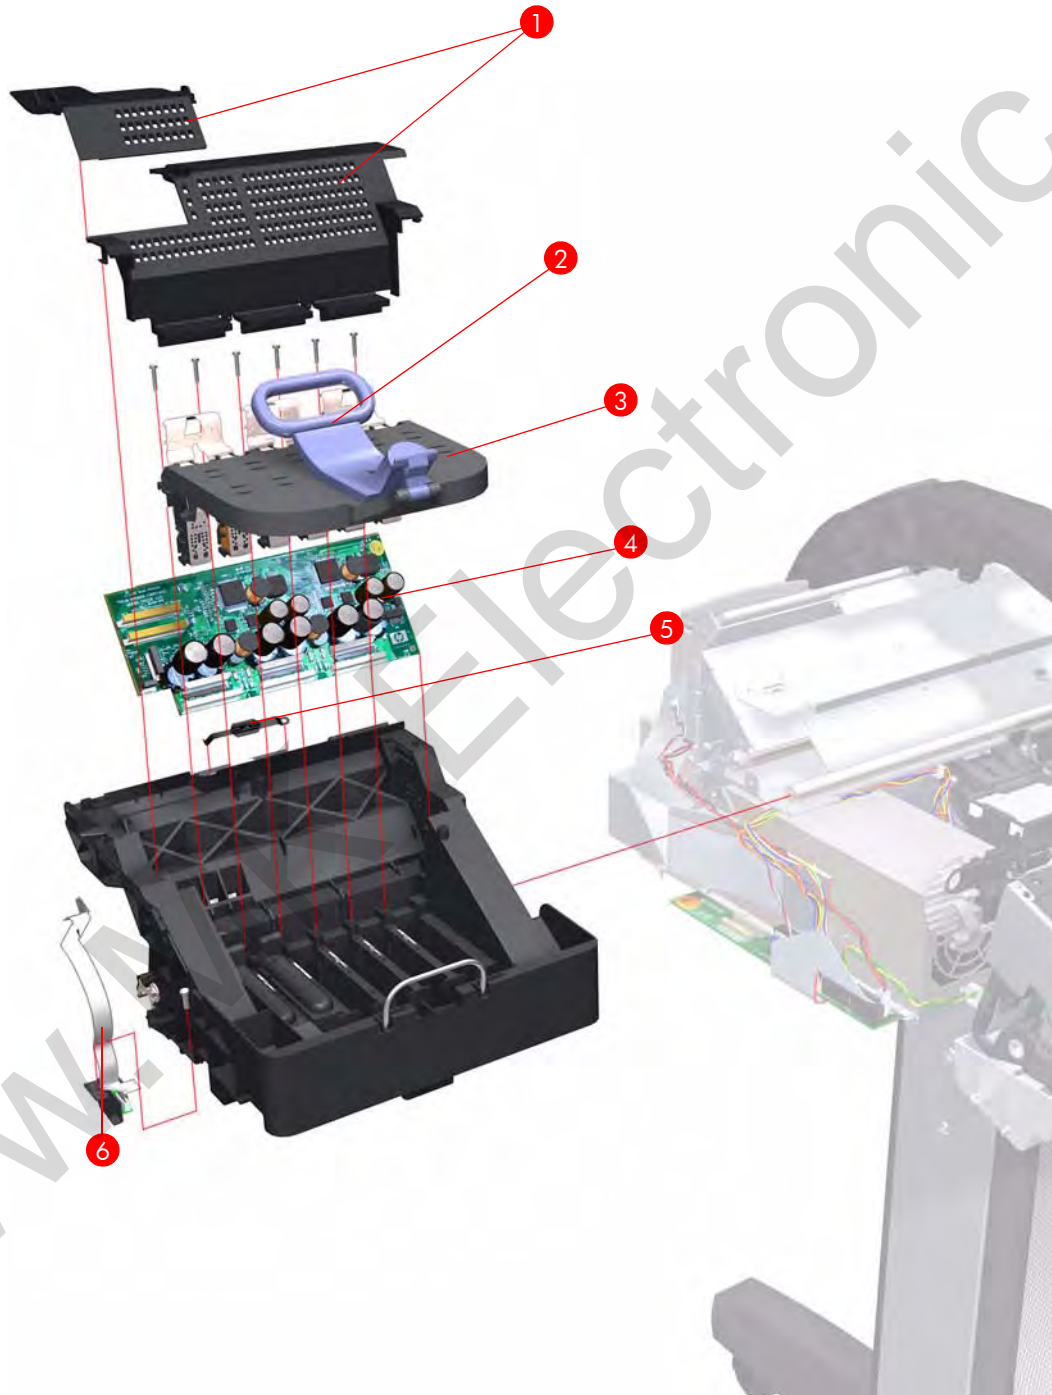

^a Refers to the page in the Removal and Installation Chapter

Figure 7-7: Left Hand Assemblies

Carriage Assembly

Reference on Figure	HP Part Number	Part Description	Printer Model	Size	Page ^a
1	Q5669-60689	Carriage PCA Covers	All	All	8-95
2	Q5669-60685	Carriage Latch	All	All	8-120
3	Q6683-60189	Carriage Cover (includes Carriage Latch)	All	All	8-120
4	Q6683-60191	Carriage PCA	All	All	8-125
5	Q5669-60687	Carriage Rear Bushing	All	All	8-106
6	Q6683-67004	Line Sensor	All	All	8-115
1 - 6	Q6683-60199	Carriage Assembly (includes: Line Sensor, Carriage Cover, Carriage Latch, Carriage PCA, and Carriage Rear Bushing)	All	All	8-95
1 - 6	Q6683-60231	Carriage Assembly (same as Q6683-60199 but includes Trailing Cable)	All	24 inch	8-95
	Q6687-60087			44 inch	

^a Refers to the page in the Removal and Installation Chapter

Figure 7-8: Carriage Assembly

Scan-Axis Assemblies

Reference on Figure	HP Part Number	Part Description	Printer Model	Size	Page ^a
1	Q6683-60195	Ink Supply Tubes	All	24 inch	8-134
	Q6687-60059			44 inch	
2	Q6683-60209	Encoder Strip (including Encoder Strip Spring and Nut)	All	24 inch	8-84
	Q6687-60067			44 inch	
3	Q5669-60673	Belt Assembly	All	24 inch	8-108
	Q6659-60175			44 inch	
4	Q5669-60672	Belt Tensioner	All	All	8-108
5	Q6683-60229	Trailing Cable	All	24 inch	8-84
	Q6659-60177			44 inch	
-	Q5669-60679	Encoder Strip (including Encoder Strip Spring and Nut) - 50 units	All	24 inch	8-84
	Q6659-60176			44 inch	