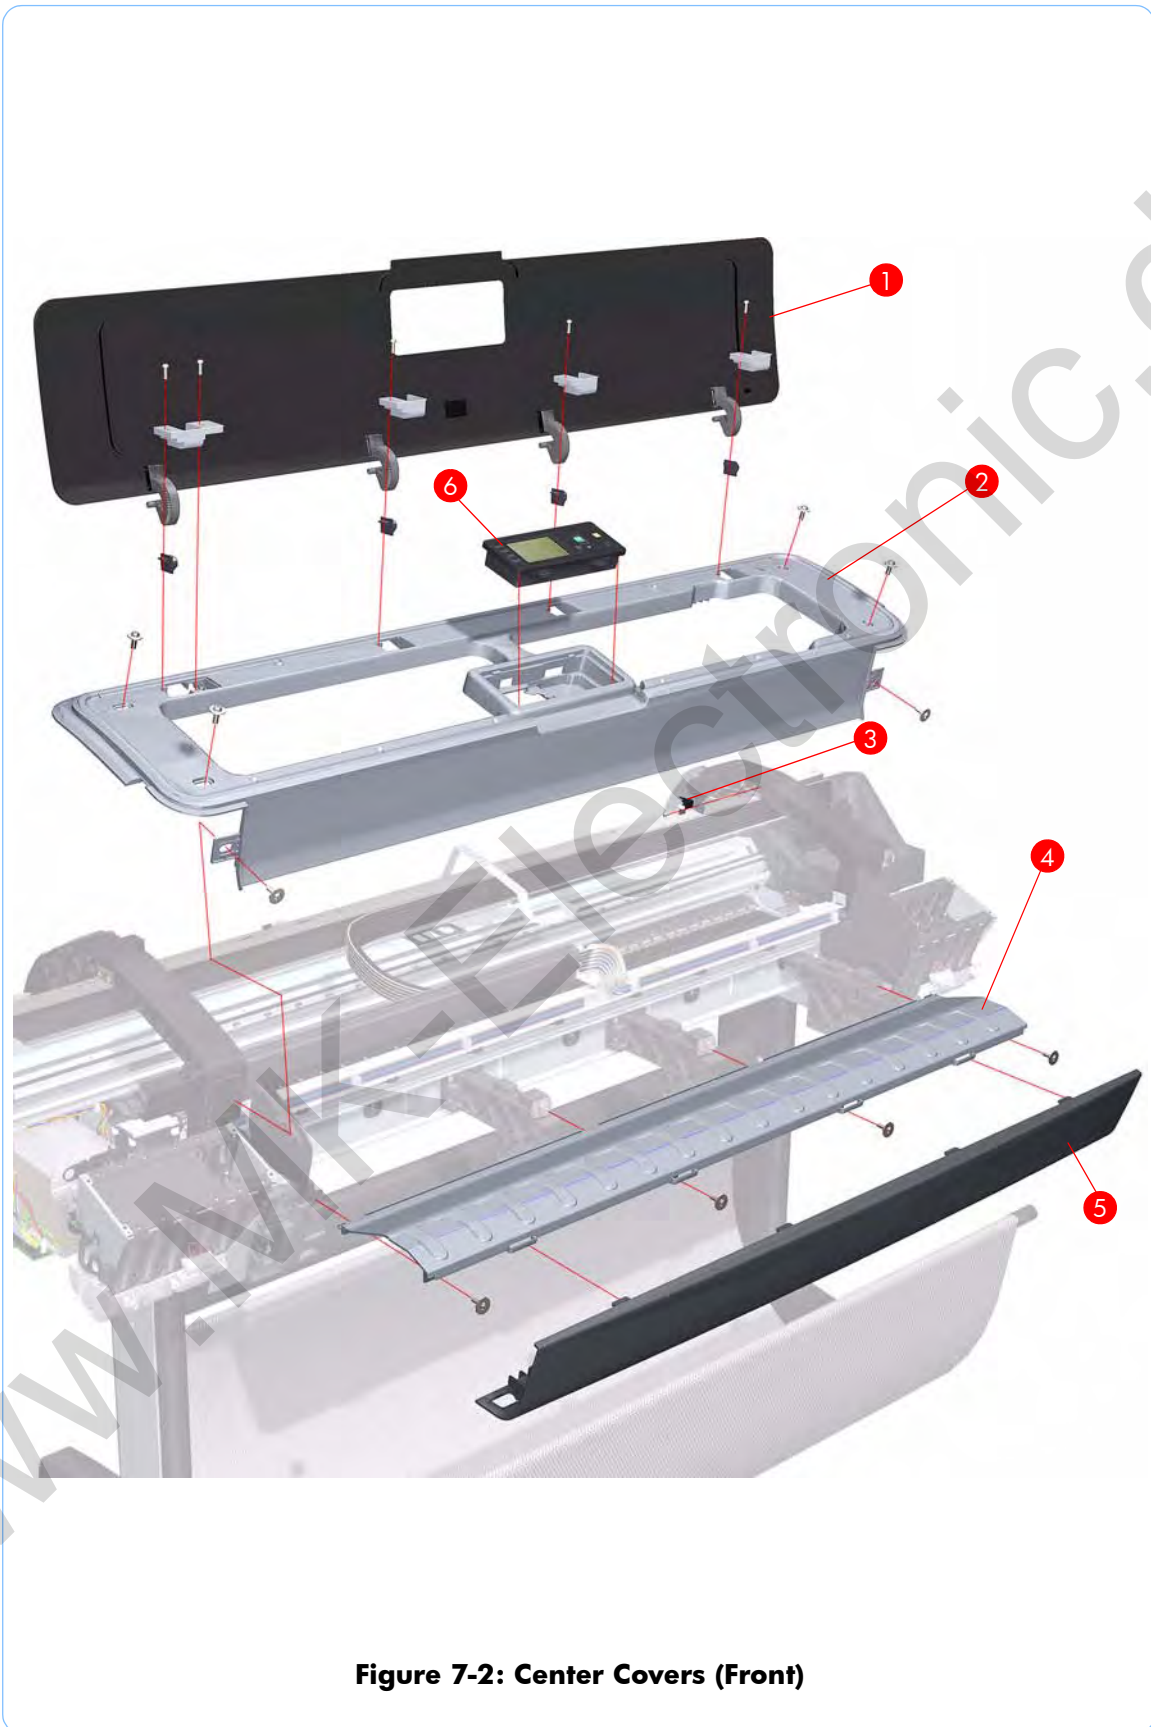

Printer Support

Reference on Figure	HP Part Number	Part Description	Printer Model	Size	Page ^a
1	Q5669-60718	Leg Cover	All	All	N/A
2	Q5669-60716	Legs Assembly	All	All	N/A
3	Q5669-60715	Foot Assembly (includes 1 foot and 1 support tube)	All	All	N/A
4	Q5669-60719	Bin Assembly (Includes the Bin Support)	All	24 inch	N/A
	Q6659-60237			44 inch	N/A
5	Q5669-60717	X-Brace Assembly	All	24 inch	N/A
	Q6659-60236			44 inch	N/A
-	Q5669-60730	Hardware Kit (Includes screws for Legs Assembly)	All	All	N/A

^a Refers to the page in the Removal and Installation Chapter

Figure 7-1: Printer Support

Center Covers (Front)

Reference on Figure	HP Part Number	Part Description	Printer Model	Size	Page ^a
1	Q6683-60208	Window	T1100/ T1100ps	24 inch	8-8
	Q6687-60066			44 inch	
	Q6711-60002		T610	24 inch	
	Q6712-60001			44 inch	
2	Q6683-60198	Top Cover	All	24 inch	8-46
	Q6687-60062			44 inch	
3	Q5669-60675	Window Position Sensor	All	All	8-49
4	Q6683-60206	Media Output Assembly	All	24 inch	8-13
	Q6687-60065		All	44 inch	
5	Q6683-60201	Front Cover	All	24 inch	8-12
	Q6687-60064			44 inch	
6	Q6683-67002	Front Panel	All	All	8-43

^a Refers to the page in the Removal and Installation Chapter

Figure 7-2: Center Covers (Front)

Center Covers (Rear)

Reference on Figure	HP Part Number	Part Description	Printer Model	Size	Page ^a
1	Q6683-60207	Rear Tray Supports	All	All	8-39
2	Q6683-60197	Clean Out Assembly	All	24 inch	8-78
	Q6687-60081			44 inch	
3	Q5669-60676	Out Of Paper Sensor	All	All	8-79
4	Q6683-60194	Rear Tray	All	24 inch	8-31
	Q6687-60058			44 inch	
5	Q6683-60200	Rear Cover	All	24 inch	8-32
	Q6687-60063			44 inch	