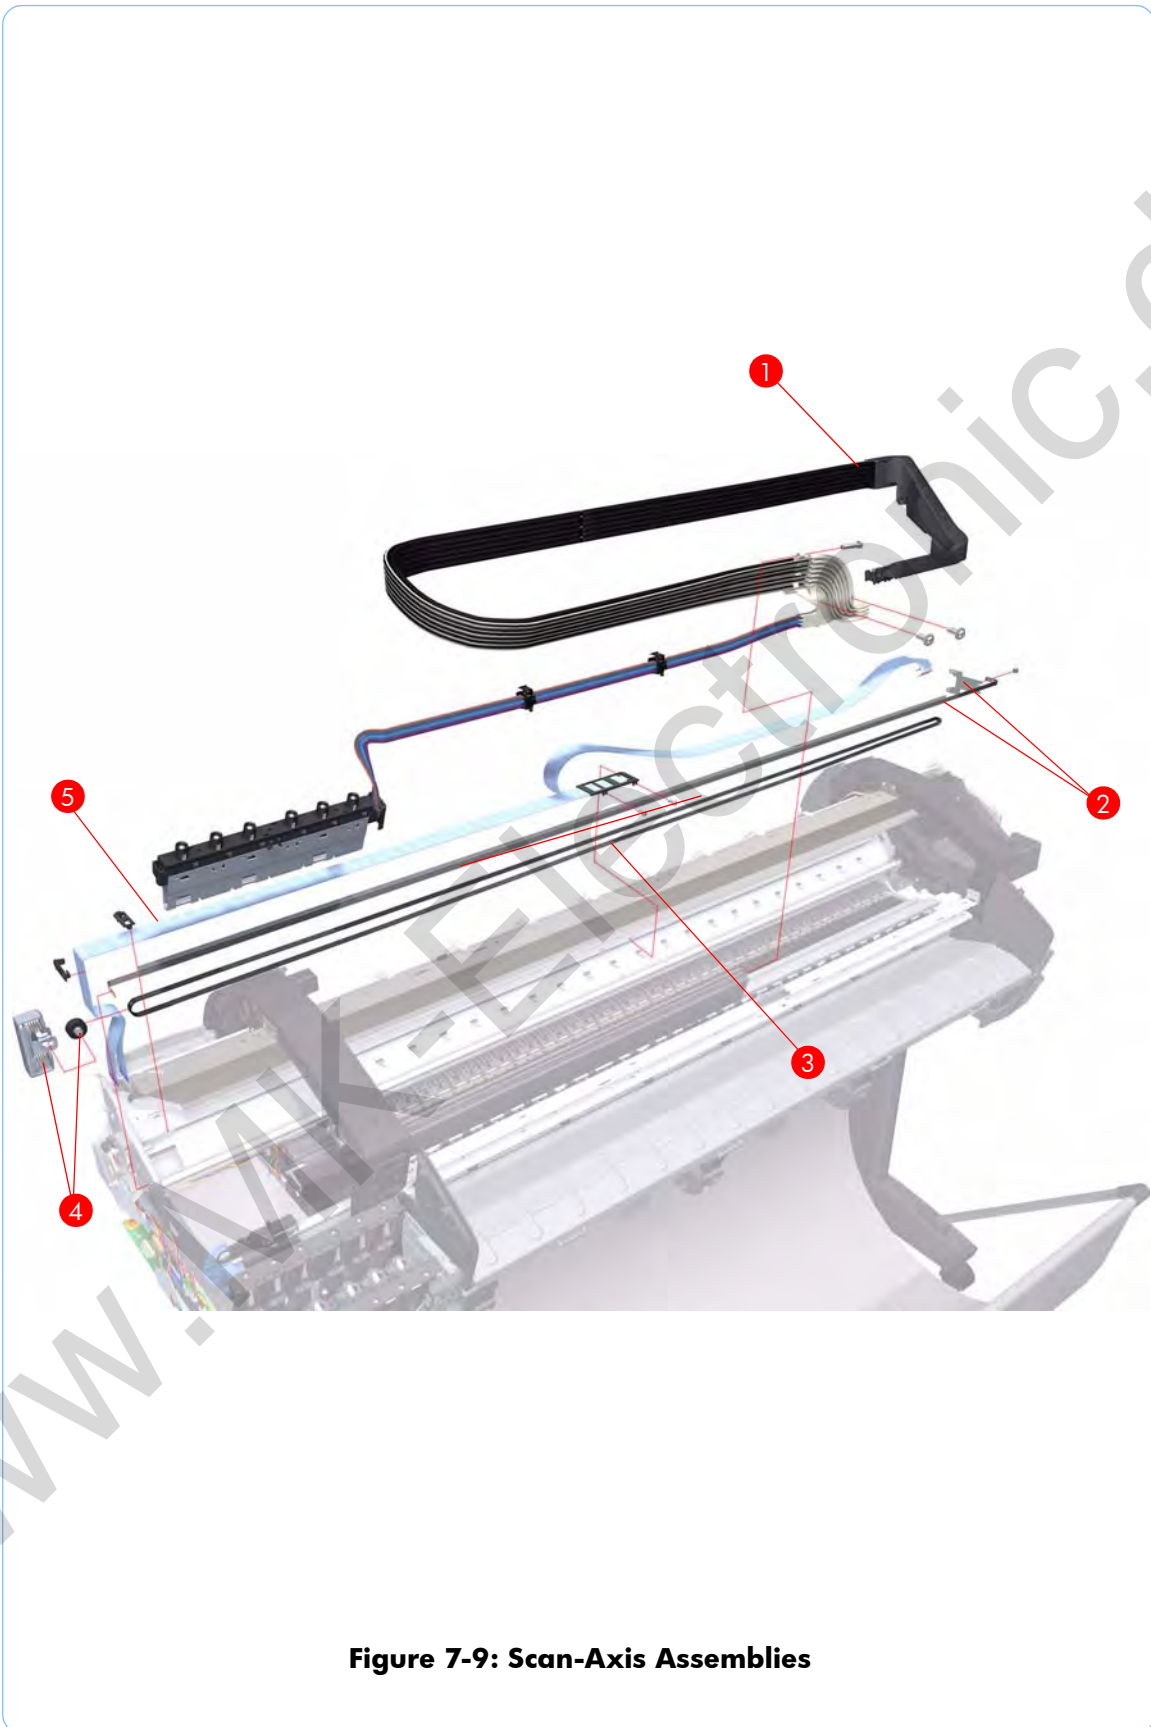

^a Refers to the page in the Removal and Installation Chapter

Figure 7-8: Carriage Assembly

Scan-Axis Assemblies

Reference on Figure	HP Part Number	Part Description	Printer Model	Size	Page ^a
1	Q6683-60195	Ink Supply Tubes	All	24 inch	8-134
	Q6687-60059			44 inch	
2	Q6683-60209	Encoder Strip (including Encoder Strip Spring and Nut)	All	24 inch	8-84
	Q6687-60067			44 inch	
3	Q5669-60673	Belt Assembly	All	24 inch	8-108
	Q6659-60175			44 inch	
4	Q5669-60672	Belt Tensioner	All	All	8-108
5	Q6683-60229	Trailing Cable	All	24 inch	8-84
	Q6659-60177			44 inch	
-	Q5669-60679	Encoder Strip (including Encoder Strip Spring and Nut) - 50 units	All	24 inch	8-84
	Q6659-60176			44 inch	

^a Refers to the page in the Removal and Installation Chapter

Figure 7-9: Scan-Axis Assemblies

Paper Path Assemblies (Front)

Reference on Figure	HP Part Number	Part Description	Printer Model	Size	Page ^a
1	Q6683-60196	Starwheel Assembly	All	24 inch	8-144
	Q6687-60060			44 inch	
2	Q6675-60042	Print Zone Overdrive	All	24 inch	8-146
	Q6677-60018			44 inch	
3	Q5669-60698	Starwheel Lifter	All	All	8-172
4	Q5669-60713	Cutter Assembly	All	All	8-38
5	Q5669-60701	Full Bleed Foam Kit	All	24 inch	8-179
	Q6659-60182			44 inch	

^a Refers to the page in the Removal and Installation Chapter

Figure 7-10: Paper Path Assemblies (Front)

Paper Path Assemblies (Rear)

Reference on Figure	HP Part Number	Part Description	Printer Model	Size	Page ^a
1	Q5669-60708	Pinch Roller	All	All	8-171
2	Q6687-60085	Pinchwheel Assembly	All	All	8-166
3	Q6677-60019	Left Roll Guide	All	44 inch	8-82
4	Q6687-60082	Left Spindle Holder	All	All	8-71
5	Q5669-60710	Spindle	All	24 inch	8-70
	Q6687-67001			44 inch	
6	Q6683-67009	Right Spindle Holder	All	24 inch	8-72
	Q6687-67004	Right Spindle Holder (rewinder included)		44 inch	8-74
7	Q6675-60044	Right Roll Guide	All	All	8-83
8	Q6683-67005	Media Advance Roller	All	24 inch	8-160
	Q6687-67002			44 inch	