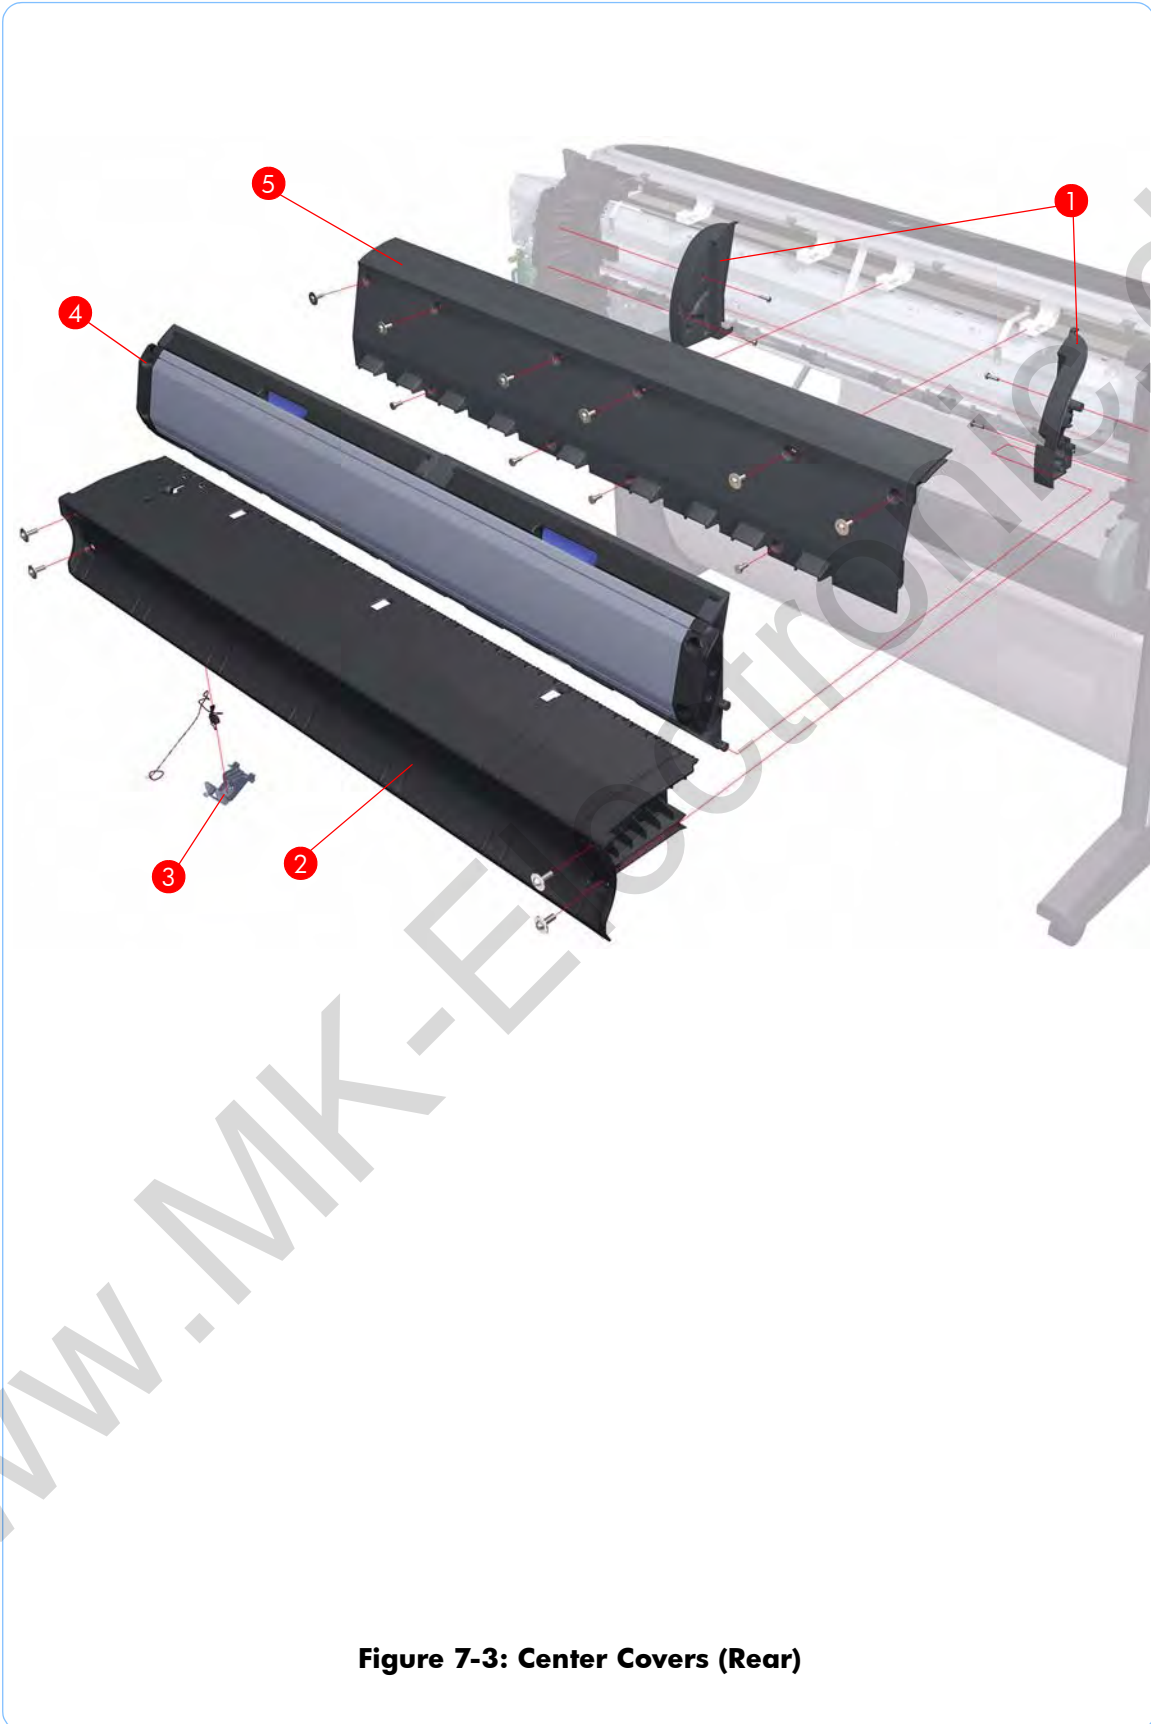

Center Covers (Rear)

Reference on Figure	HP Part Number	Part Description	Printer Model	Size	Page^a
1	Q6683-60207	Rear Tray Supports	All	All	8-39
2	Q6683-60197	Clean Out Assembly	All	24 inch	8-78
	Q6687-60081			44 inch	
3	Q5669-60676	Out Of Paper Sensor	All	All	8-79
4	Q6683-60194	Rear Tray	All	24 inch	8-31
	Q6687-60058			44 inch	
5	Q6683-60200	Rear Cover	All	24 inch	8-32
	Q6687-60063			44 inch	

^a Refers to the page in the Removal and Installation Chapter

Figure 7-3: Center Covers (Rear)